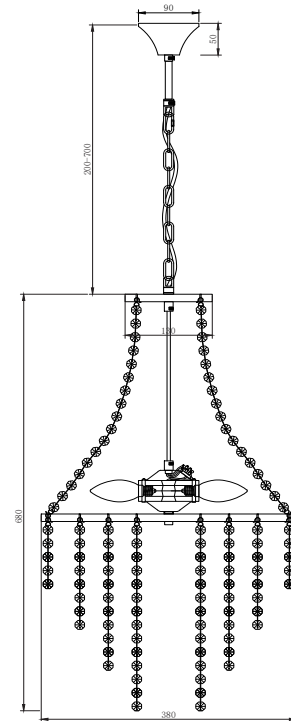

FREYA
TRADITION OF QUALITY

Instruction

FR1003PL-03CH

3 x E27 (40W)

Ceiling Lamps

Model: FR1003PL-03CH

Collection: Crystal

Series: New Series 003