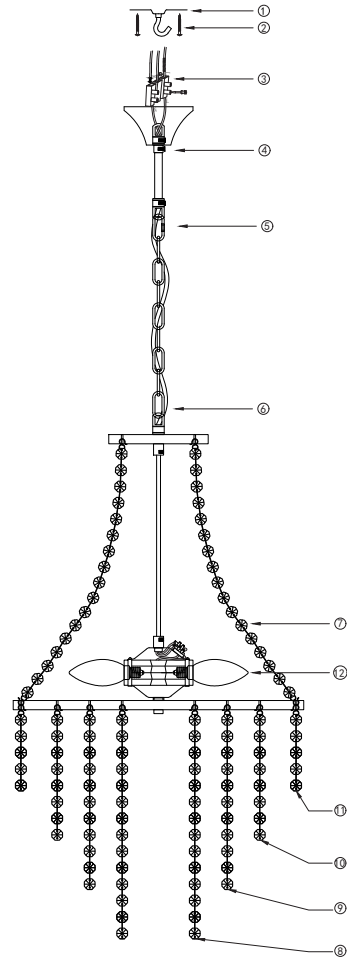

FREYA
TRADITION OF QUALITY

Instruction

FR1003PL-03CH

3 x E27 (40W)

Ceiling Lamps

Model: FR1003PL-03CH

Collection: Crystal

Series: New Series 003