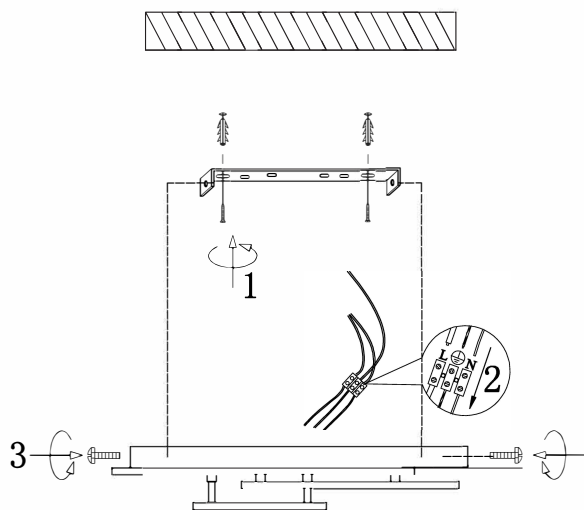

Instruction

FR10022CL-L71W

MAX 71W
9700 Lumen

Model: FR10022CL-L71W
Collection: LED Market

Ceiling Lamps