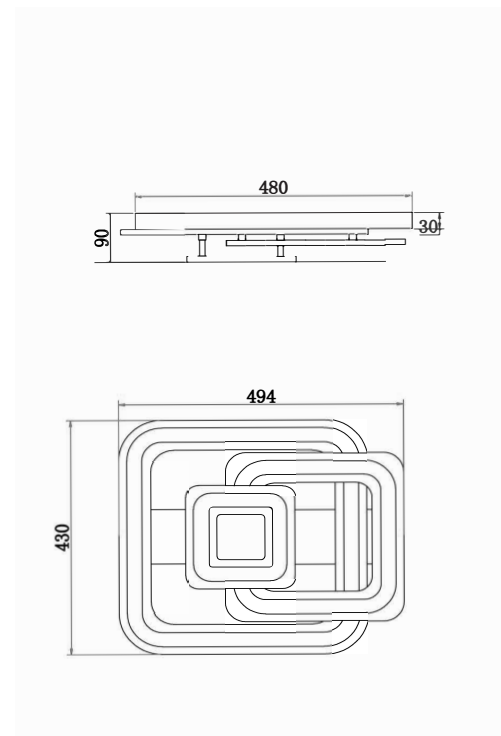

Instruction

FR10022CL-L71W

MAX 71W
9700 Lumen

Model: FR10022CL-L71W
Collection: LED Market

Ceiling Lamps