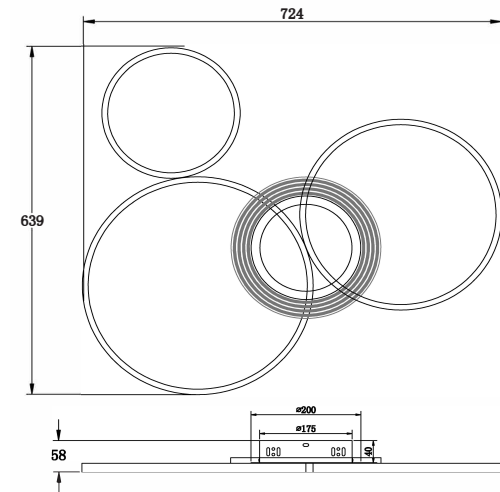

FREYA
TRADITION OF QUALITY

Instruction

FR10014CL-L87G

MAX 87W
6400 Lumen

Model: FR10014CL-L87G
Collection: LED Market

Ceiling Lamps