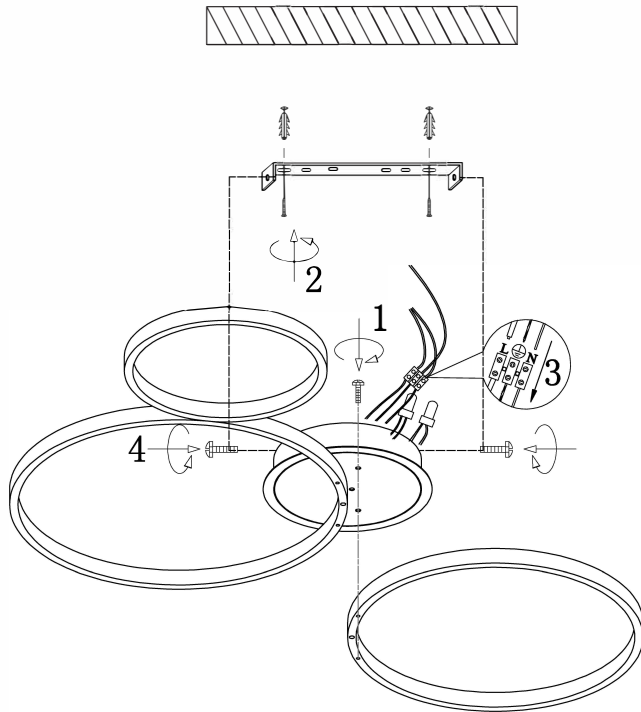

FREYA
TRADITION OF QUALITY

Instruction

FR10014CL-L87G

MAX 87W
6400 Lumen

Model: FR10014CL-L87G
Collection: LED Market

Ceiling Lamps