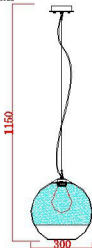

1	Wall anchor
2	Mounting
3	Self-tipping screw
4	Terminal
5	Canopy
6	Screw
7	E27 bulb
8	Glass

##### FIXTURE SIZE