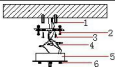

Specification of installation

in order to ensure safety use, please notice the following items:

. Read and understand the whole Specification.

. Suitable for the use of 220-240V and 50-60Hz.

. please wear gloves at installation and avoid rot on the surface of glazing.

. Must be installed on the fixed places and be checked annually.

. please turn off the lighting source by soft cloth as cleaning prohibited to use of rotten detergent.

. please contact with the local sales service center when there are any abnormality.