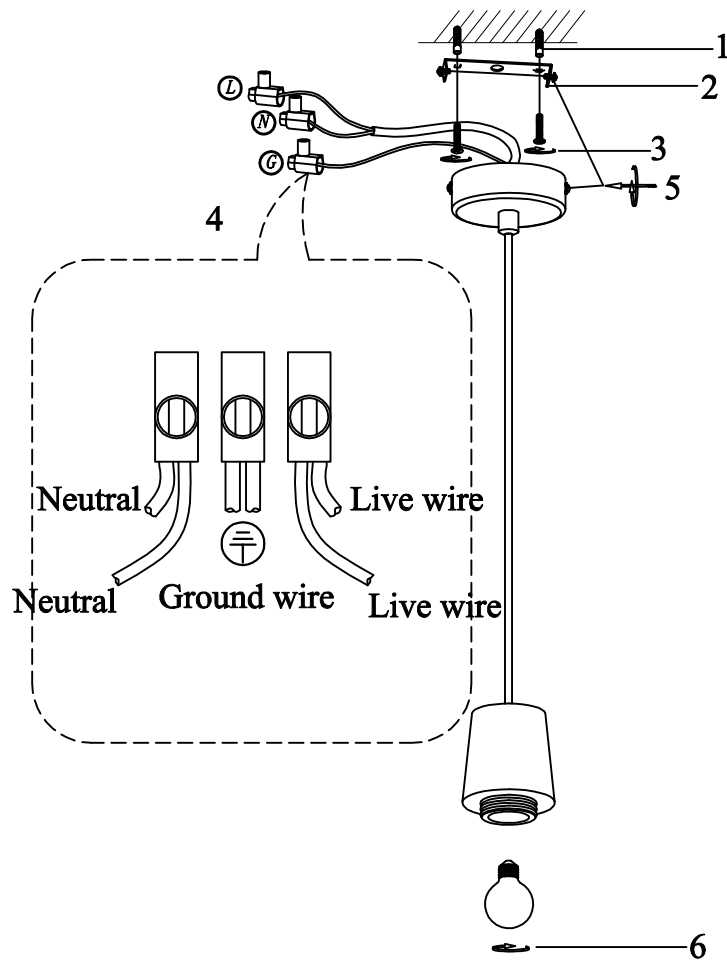

ENGLISH

Specification of installation

in order to ensure safety use, please notice the following items:

.Read and understand the whole specification.

.Suitable for the use of 220~240V and 50~60Hz.

.Please wear gloves as installment and avoid rot on the surface of plating.

- 1 Wall anchor
- 2 Mounting
- 3 Self-tapping screw
- 4 Terminal
- 5 Screw
- 6 E14 bulb
- 7 Crystal
- 8 Aluminum part

Product coding: UNO SP1 SMOKE

CEILING PAN SIZE:

FIXTURE SIZE: