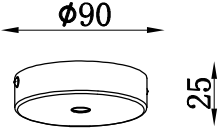

- 1 Wall anchor
- 2 Mounting
- 3 Self-tapping screw
- 4 Terminal
- 5 Screw
- 6 E14 bulb
- 7 Crystal
- 8 Aluminum part

Product coding: UNO SP1 SMOKE

CEILING PAN SIZE:

FIXTURE SIZE: