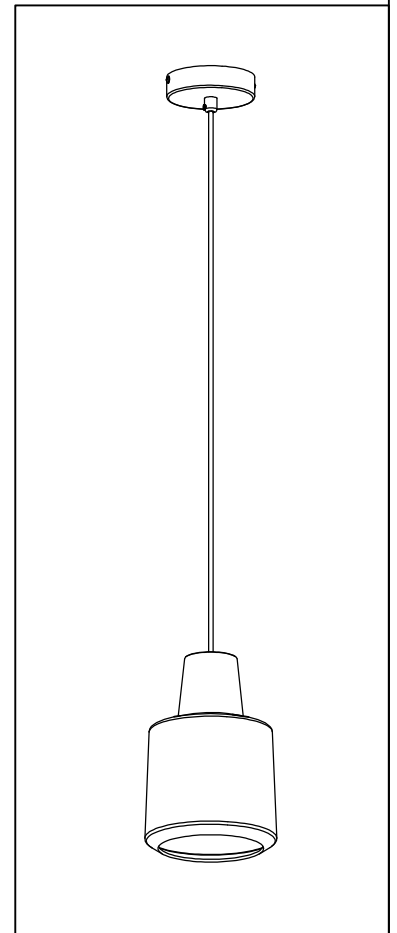

ENGLISH

Specification of installation

in order to ensure safety use, please notice the following items:

.Read and understand the whole specification.

.Suitable for the use of 220~240V and 50~60Hz.

.Please wear gloves as installment and avoid rot on the surface of plating.

- 1 Wall anchor
- 2 Mounting
- 3 Self-tapping screw
- 4 Terminal
- 5 Screw
- 6 E14 bulb
- 7 Crystal
- 8 Aluminum part

Product coding: UNO SP1 SMOKE

CEILING PAN SIZE:

FIXTURE SIZE: