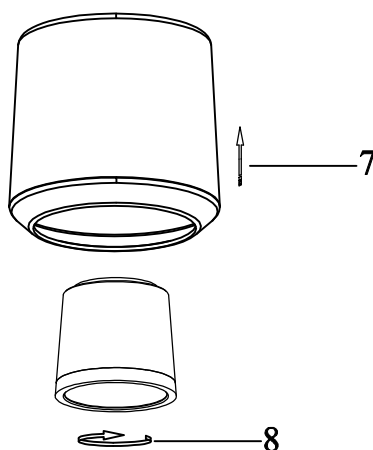

- 1 Wall anchor
- 2 Mounting
- 3 Self-tapping screw
- 4 Terminal
- 5 Screw
- 6 E14 bulb
- 7 Crystal
- 8 Aluminum part

Product coding: UNO SP1 SMOKE

CEILING PAN SIZE:

FIXTURE SIZE: