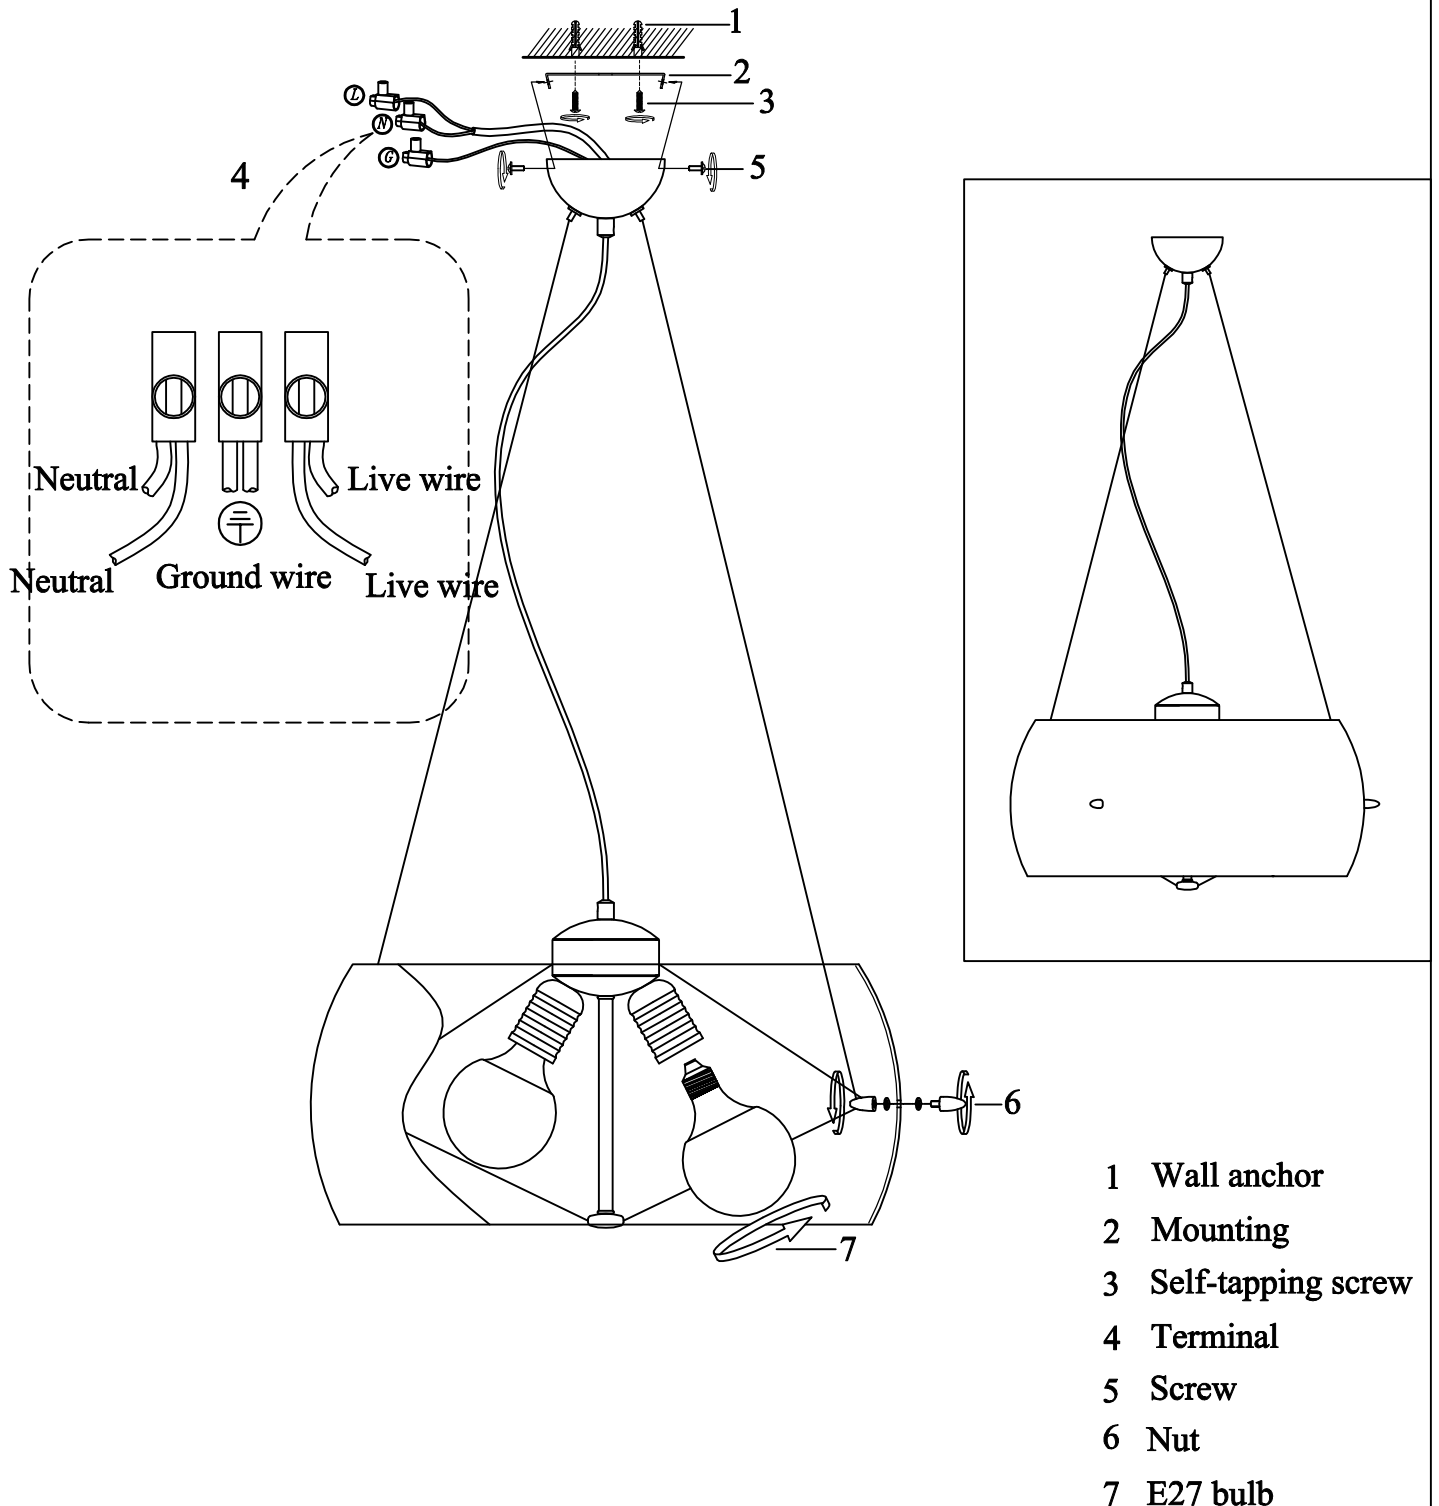

ENGLISH

Specification of installation

in order to ensure safety use, please notice the following items:

.Read and understand the whole specification.

.Suitable for the use of 220~240V and 50~60Hz.

.Please wear gloves as installment and avoid rot on the surface of plating.

Product coding: STYLE SP5 SMOKE

CEILING PAN SIZE:

FIXTURE SIZE: