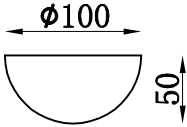

Product coding: STYLE SP5 SMOKE

CEILING PAN SIZE:

FIXTURE SIZE: