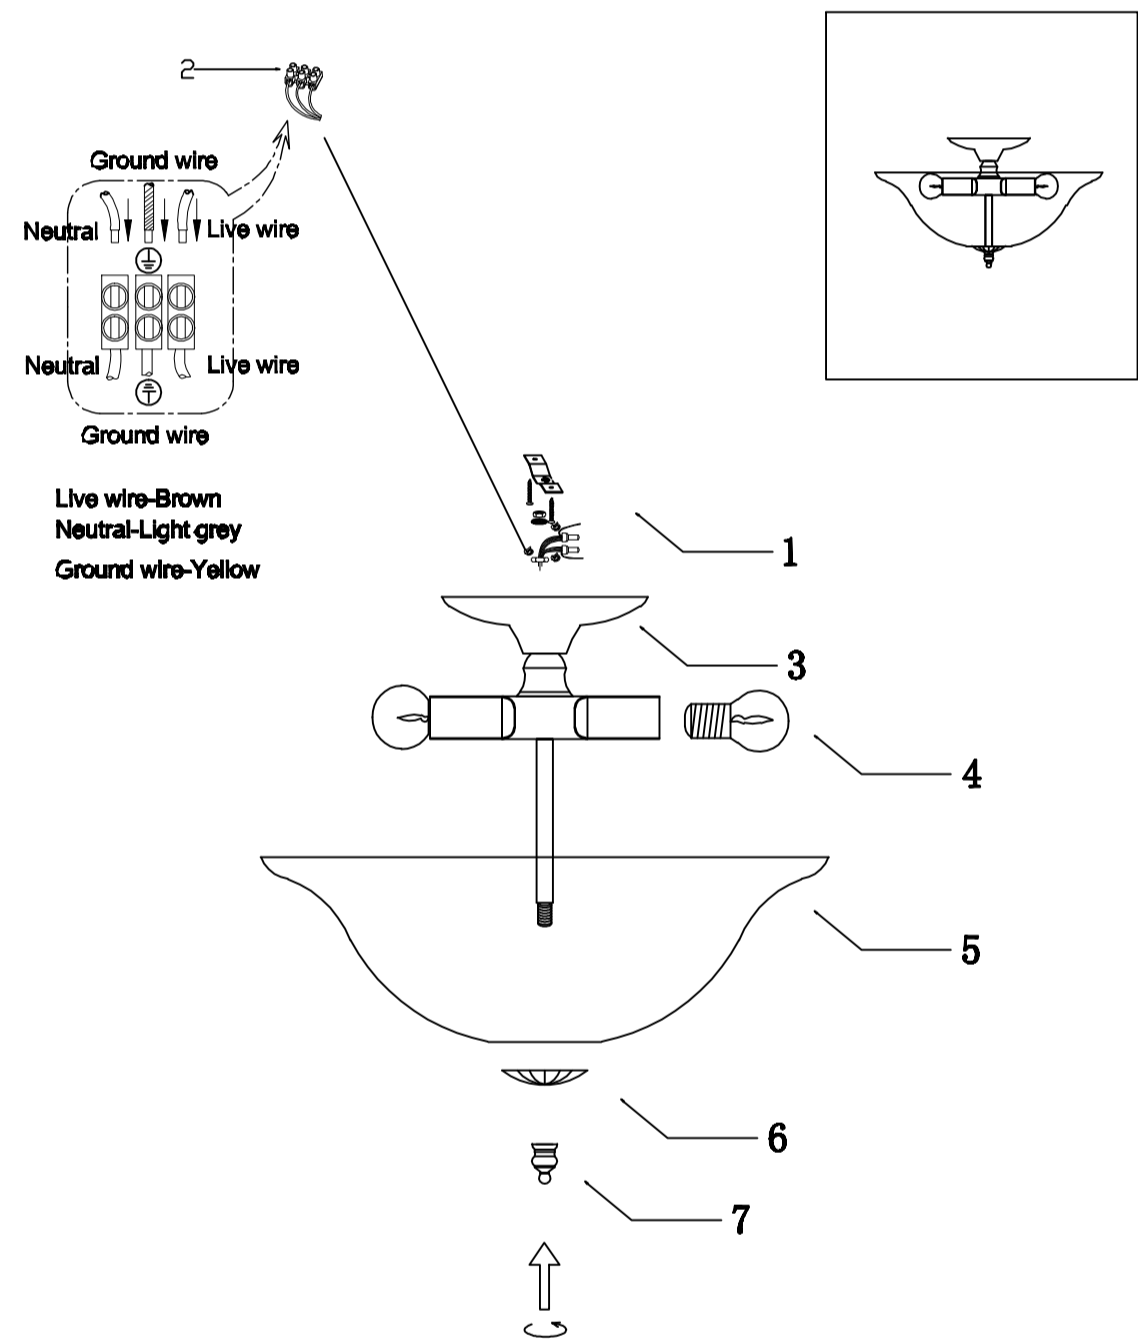

CEILING PAN SIZE:

FIXTURE SIZE:

ENGLISH

Specification of installation

In order to ensure safety use, please notice the following items:

- Read and understand the whole Specification.
- Suitable for the use of 220~240V and 50~60Hz.
- Please wear gloves as installment and avoid rot on the surface of plating.
- Must be installed on the fixed places and be checked annually.
- Please turn off the lighting source by soft cloth as cleaning prohibited to use of rotted detergent.
- Please connect with the local sales service center when there are any abnormality.

SOPHIA PL4 D400