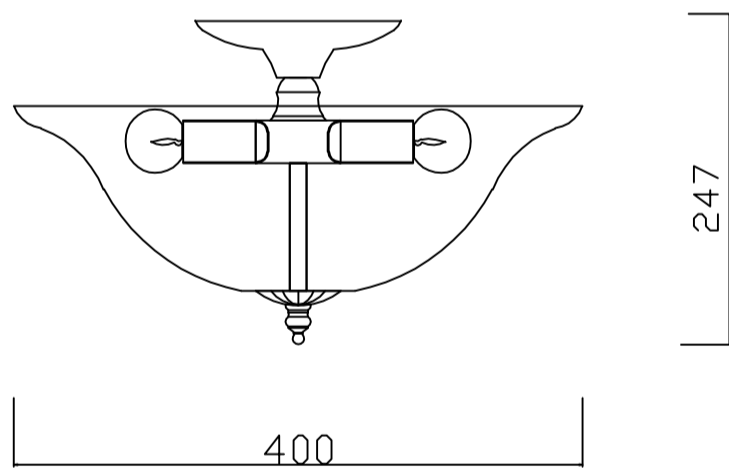

CEILING PAN SIZE:

FIXTURE SIZE:

ENGLISH

Specification of installation

In order to ensure safety use, please notice the following items:

- Read and understand the whole Specification.
- Suitable for the use of 220~240V and 50~60Hz.
- Please wear gloves as installment and avoid rot on the surface of plating.
- Must be installed on the fixed places and be checked annually.
- Please turn off the lighting source by soft cloth as cleaning prohibited to use of rotted detergent.
- Please connect with the local sales service center when there are any abnormality.

SOPHIA PL4 D400