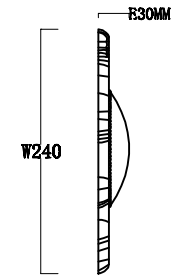

ENGLISH

Specification of Installation

- In order to ensure safety use, please notice the following items
- Read and understand the whole Specification.
- Suitable for the use of 220-240V and 50-60HZ.
- Please wear gloves as installation and avoid rot on the surface of plating.
- Must be installed on the fixed places and be checked annually.
- Please turn off the lighting source by soft cloth as cleaning prohibited to use of rotted detergent.
- Please connect with the local sales service center when there are any abnormality.

Live wire-Brown
Neutral-Blue
Ground wire-Yellow/Green

- 1 Pipe
- 2 Wall seat
- 3 Nut
- 4 Wall anchor
- 5 Hangs Taiwan
- 6 Tapping screw
- 7 Terminal
- 8 Nut
- 9 E14 bulb

Product coding: MARINA AP2 GOLD

BASE SIZE

FIXTURE SIZE