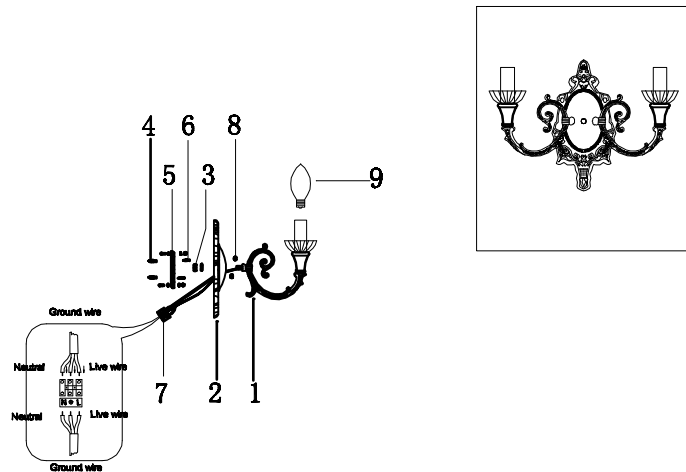

ENGLISH

Specification of Installation

- In order to ensure safety use, please notice the following items
- Read and understand the whole Specification.
- Suitable for the use of 220-240V and 50-60HZ.
- Please wear gloves as installation and avoid rot on the surface of plating.
- Must be installed on the fixed places and be checked annually.
- Please turn off the lighting source by soft cloth as cleaning prohibited to use of rotted detergent.
- Please connect with the local sales service center when there are any abnormality.

Live wire-Brown
Neutral-Blue
Ground wire-Yellow/Green

- 1 Pipe
- 2 Wall seat
- 3 Nut
- 4 Wall anchor
- 5 Hangs Taiwan
- 6 Tapping screw
- 7 Terminal
- 8 Nut
- 9 E14 bulb

Product coding: MARINA AP2 GOLD

BASE SIZE

FIXTURE SIZE