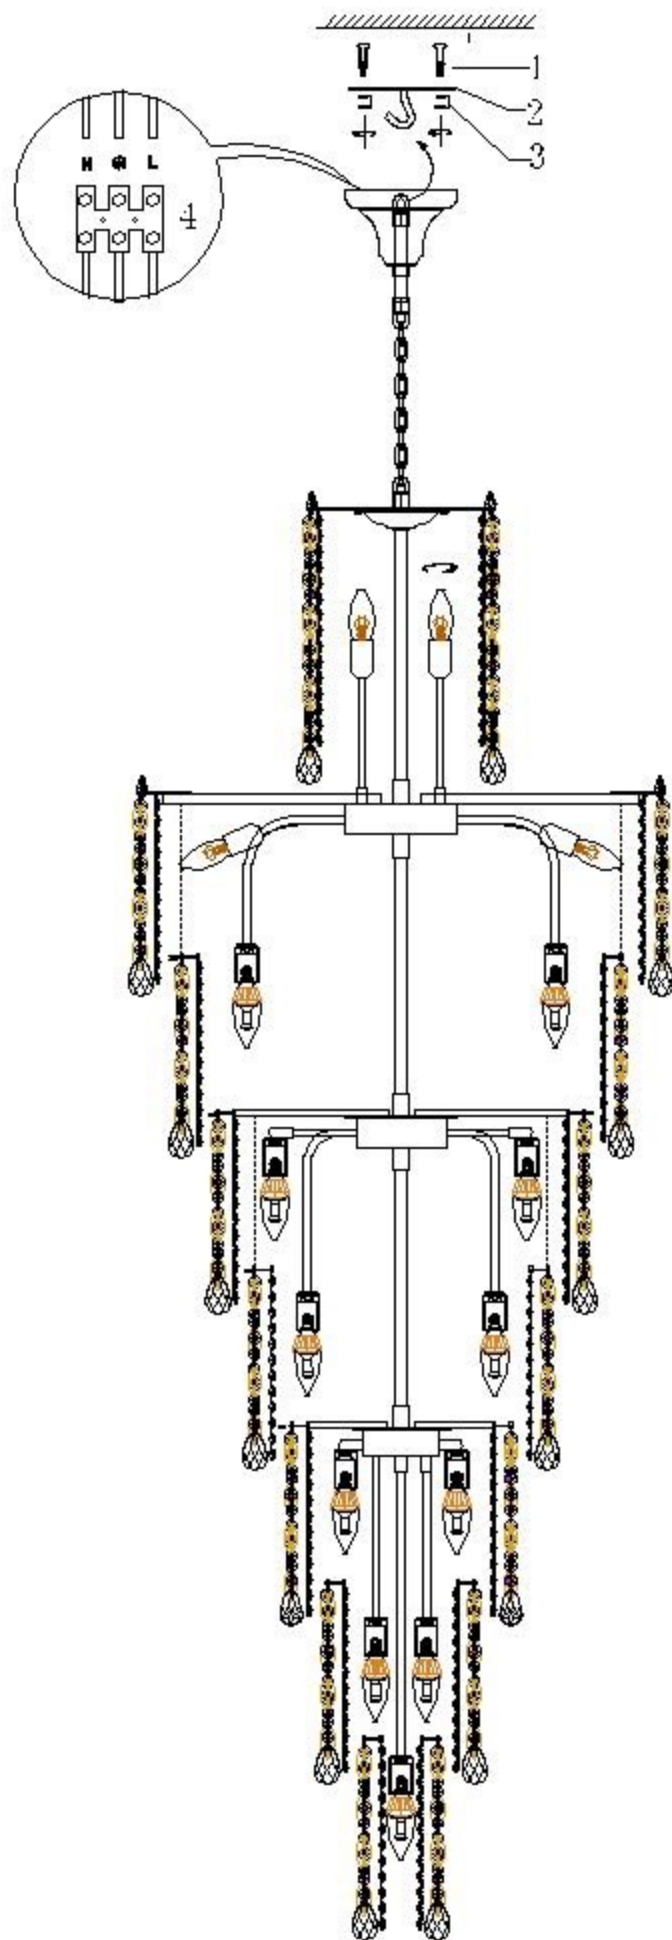

Specification of installation

In order to ensure safety use, please notice the following items:

- . Read and understand the whole Specification.
- . Suitable for the use of 220~240v and 50~60Hz.
- . Please wear gloves as installment and avoid rot on the surface of plating.
- . Must be installed on the fixed places and be checked annually.
- . Please turn off the lighting source by soft cloth as cleaning prohibited to use of rotted detergent.
- . Please connect with the local sales service centhr when there are any abnormality.

- 1: Wall anchor
- 2: Mounting
- 3: Self tapping screw
- 4: Terminal
- 5: Nut
- 6: Bulb

CEILING PAN SIZE

FIXTURE SIZE:

Product coding: LIRICA SP40 D700 CHROME/GOLD-TRANSPARENT

A1: 22PCS	A2: 22PCS	B: 32PCS
C1: 63PCS	C2: 63PCS	D: 383PCS
E1: 189PCS	E2: 189PCS	