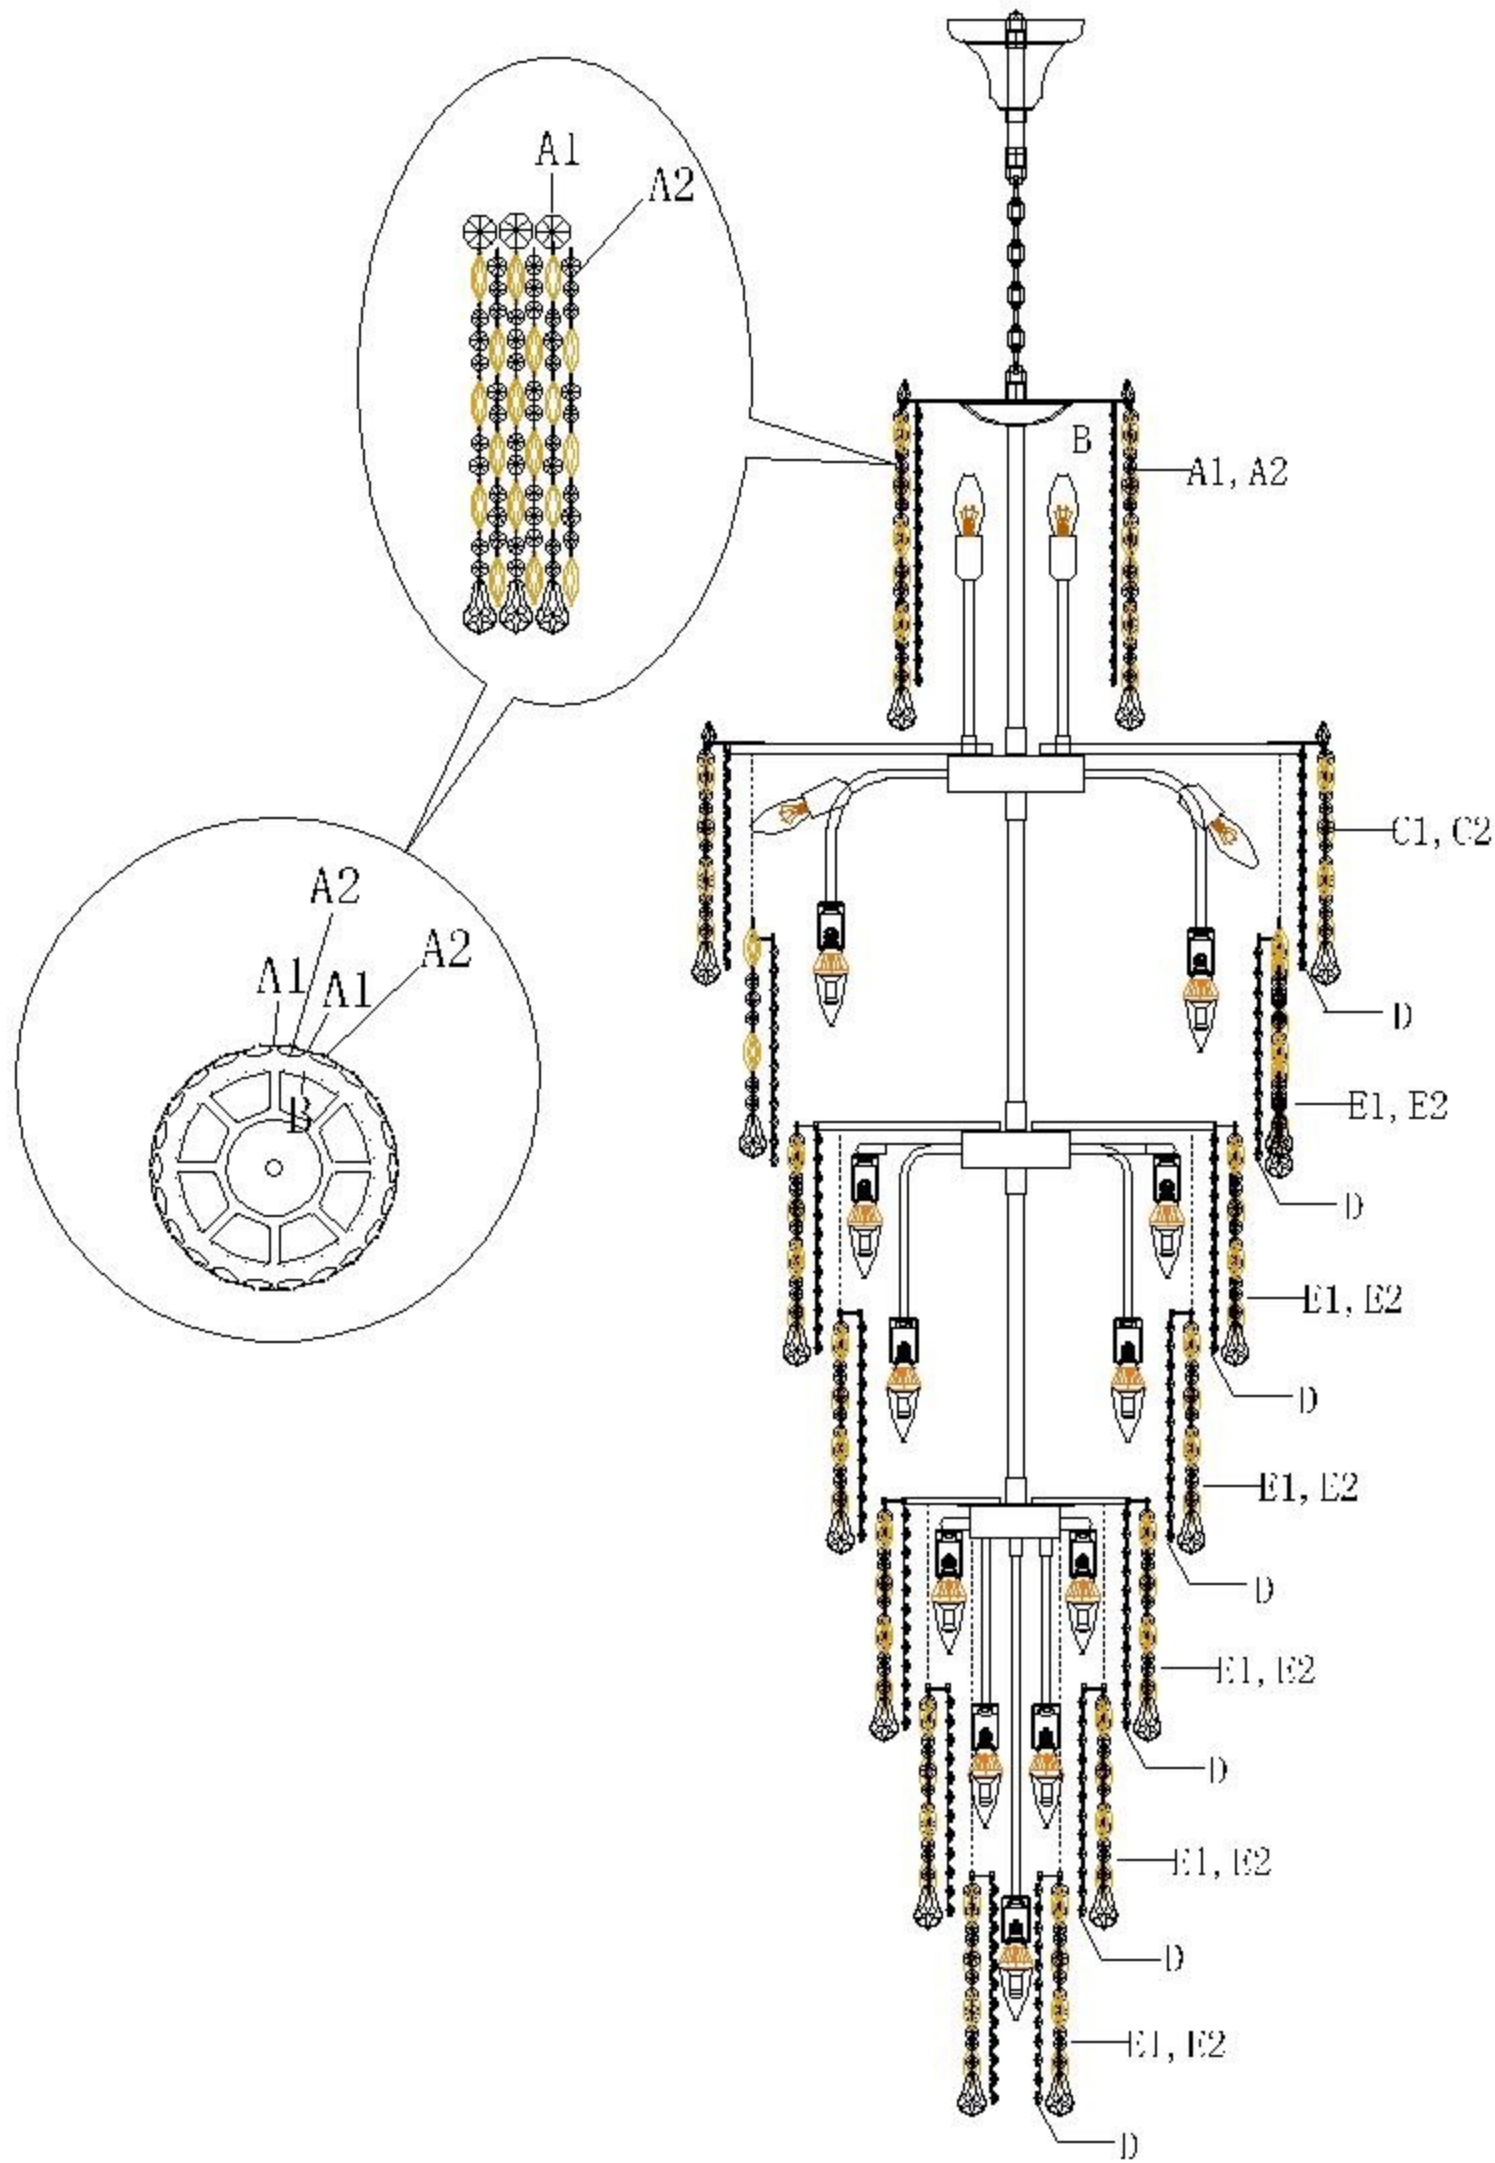

Specification of installation

In order to ensure safety use, please notice the following items:

- . Read and understand the whole Specification.
- . Suitable for the use of 220~240v and 50~60Hz.
- . Please wear gloves as installment and avoid rot on the surface of plating.
- . Must be installed on the fixed places and be checked annually.
- . Please turn off the lighting source by soft cloth as cleaning prohibited to use of rotted detergent.
- . Please connect with the local sales service centhr when there are any abnormality.

- 1: Wall anchor
- 2: Mounting
- 3: Self tapping screw
- 4: Terminal
- 5: Nut
- 6: Bulb

CEILING PAN SIZE

FIXTURE SIZE:

Product coding: LIRICA SP40 D700 CHROME/GOLD-TRANSPARENT

A1: 22PCS	A2: 22PCS	B: 32PCS
C1: 63PCS	C2: 63PCS	D: 383PCS
E1: 189PCS	E2: 189PCS	