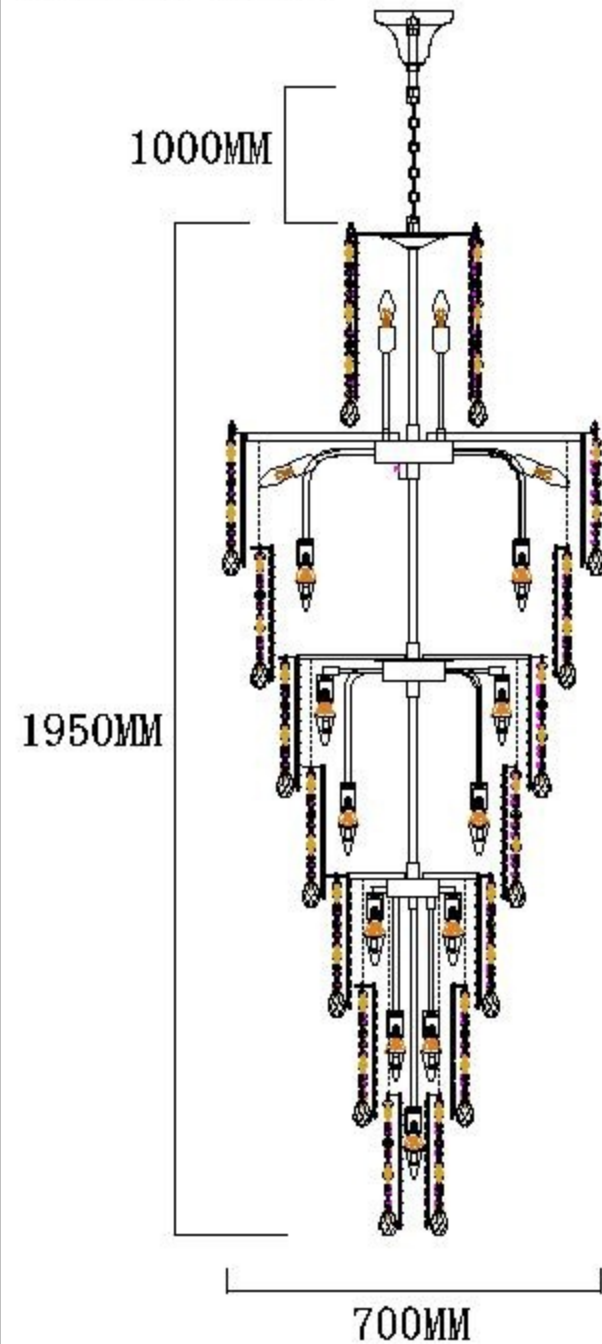

Specification of installation

In order to ensure safety use, please notice the following items:

- . Read and understand the whole Specification.
- . Suitable for the use of 220~240v and 50~60Hz.
- . Please wear gloves as installment and avoid rot on the surface of plating.
- . Must be installed on the fixed places and be checked annually.
- . Please turn off the lighting source by soft cloth as cleaning prohibited to use of rotted detergent.
- . Please connect with the local sales service centhr when there are any abnormality.

- 1: Wall anchor
- 2: Mounting
- 3: Self tapping screw
- 4: Terminal
- 5: Nut
- 6: Bulb

CEILING PAN SIZE

FIXTURE SIZE:

Product coding: LIRICA SP40 D700 CHROME/GOLD-TRANSPARENT

A1: 22PCS	A2: 22PCS	B: 32PCS
C1: 63PCS	C2: 63PCS	D: 383PCS
E1: 189PCS	E2: 189PCS	