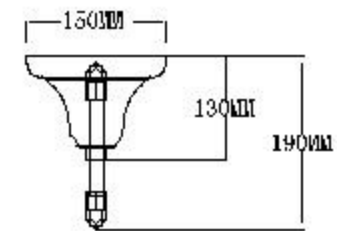

Specification of installation

In order to ensure safety use, please notice the following items:

- . Read and understand the whole Specification.
- . Suitable for the use of 220~240v and 50~60Hz.
- . Please wear gloves as installment and avoid rot on the surface of plating.
- . Must be installed on the fixed places and be checked annually.
- . Please turn off the lighting source by soft cloth as cleaning prohibited to use of rotted detergent.
- . Please connect with the local sales service centhr when there are any abnormality.

- 1: Wall anchor
- 2: Mounting
- 3: Self tapping screw
- 4: Terminal
- 5: Nut
- 6: Bulb

CEILING PAN SIZE

FIXTURE SIZE:

Product coding: LIRICA SP40 D700 CHROME/GOLD-TRANSPARENT

A1: 22PCS	A2: 22PCS	B: 32PCS
C1: 63PCS	C2: 63PCS	D: 383PCS
E1: 189PCS	E2: 189PCS	