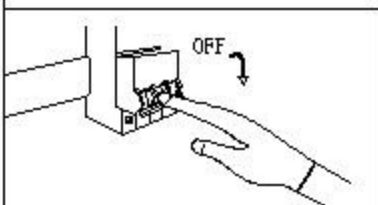

Specification of installation

In order to ensure safety use, please notice the following items:

- . Read and understand the whole Specification.
- . Suitable for the use of 220~240v and 50~60Hz.
- . Please wear gloves as installment and avoid rot on the surface of plating.
- . Must be installed on the fixed places and be checked annually.
- . Please turn off the lighting source by soft cloth as cleaning prohibited to use of rotted detergent.
- . Please connect with the local sales service centhr when there are any abnormality.

- 1: Wall anchor
- 2: Mounting
- 3: Self tapping screw
- 4: Terminal
- 5: Nut
- 6: Bulb

CEILING PAN SIZE

FIXTURE SIZE:

Product coding: LIRICA SP40 D700 CHROME/GOLD-TRANSPARENT

A1: 22PCS	A2: 22PCS	B: 32PCS
C1: 63PCS	C2: 63PCS	D: 383PCS
E1: 189PCS	E2: 189PCS	