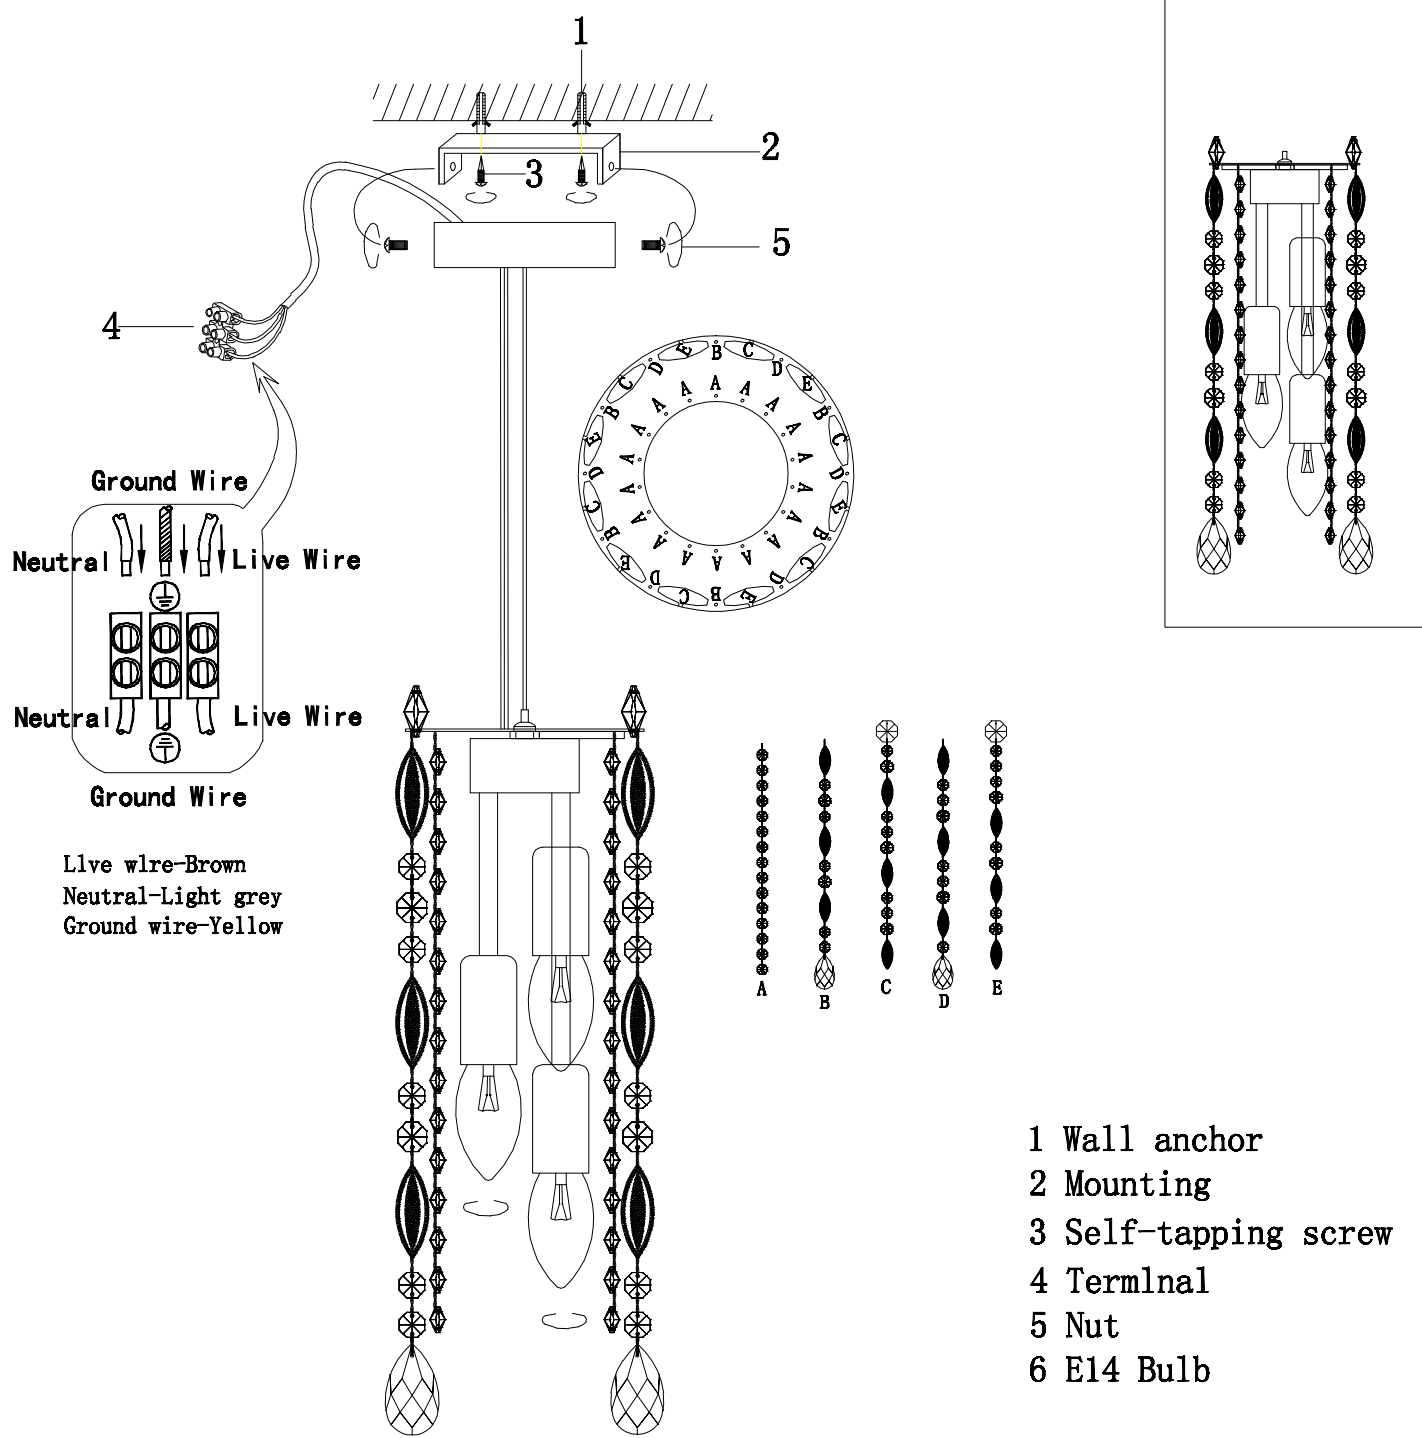

ENGLISH

Specification of installation

In order to ensure safety use, please notice the following items:

- . Read and understand the whole Specification.
- . Suitable for the use of 220-240V and 50-60Hz.
- . Please wear gloves as installation and avoid on the surface of plating.
- . Must be installed on the fixed places and be checked annually.
- . Please turn off the lighting source by soft cloth as cleaning prohibited to use of rotten detergent.
- . Please connect with the local sales service center when there are any abnormality.

- 1 Wall anchor
- 2 Mounting
- 3 Self-tapping screw
- 4 Terminal
- 5 Nut
- 6 E14 Bulb

Product coding: LIRICA SP3
 CHROME

WALL OF THE BOX SIZE:

FIXTURE SIZE: