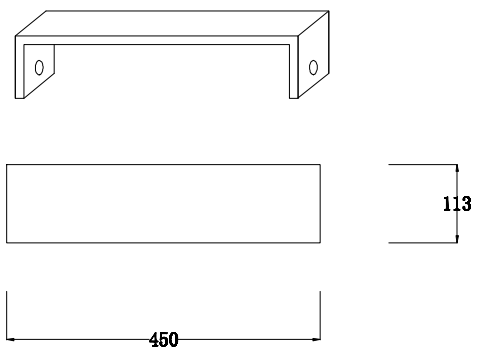

ENGLISH

Specification of installation

In order to ensure safety use, please notice the following items:

- . Read and understand the whole Specification.
- . Suitable for the use of 220-240V and 50-60Hz.
- . Please wear gloves as installation and avoid on the surface of plating.
- . Must be installed on the fixed places and be checked annually.
- . Please turn off the lighting source by soft cloth as cleaning prohibited to use of rotten detergent.
- . Please connect with the local sales service center when there are any abnormality.

- 1 Wall anchor
- 2 Mounting
- 3 Self-tapping screw
- 4 Terminal
- 5 Nut
- 6 E14 Bulb

Product coding: LIRICA SP3
 CHROME

WALL OF THE BOX SIZE:

FIXTURE SIZE: