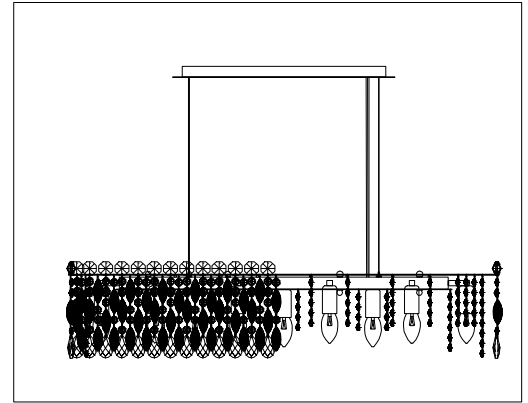

ENGLISH

Specification of installation

In order to ensure safety use, please notice the following items:

- . Read and understand the whole Specification.
- . Suitable for the use of 220-240V and 50-60Hz.
- . Please wear gloves as installation and avoid on the surface of plating.
- . Must be installed on the fixed places and be checked annually.
- . Please turn off the lighting source by soft cloth as cleaning prohibited to use of rotten detergent.
- . Please connect with the local sales service center when there are any abnormality.

- 1 Wall anchor
- 2 Mounting
- 3 Self-tapping screw
- 4 Terminal
- 5 Nut
- 6 E14 Bulb

Product coding: LIRICA SP13
L930 CHROME

WALL OF THE BOX SIZE:

FIXTURE SIZE: