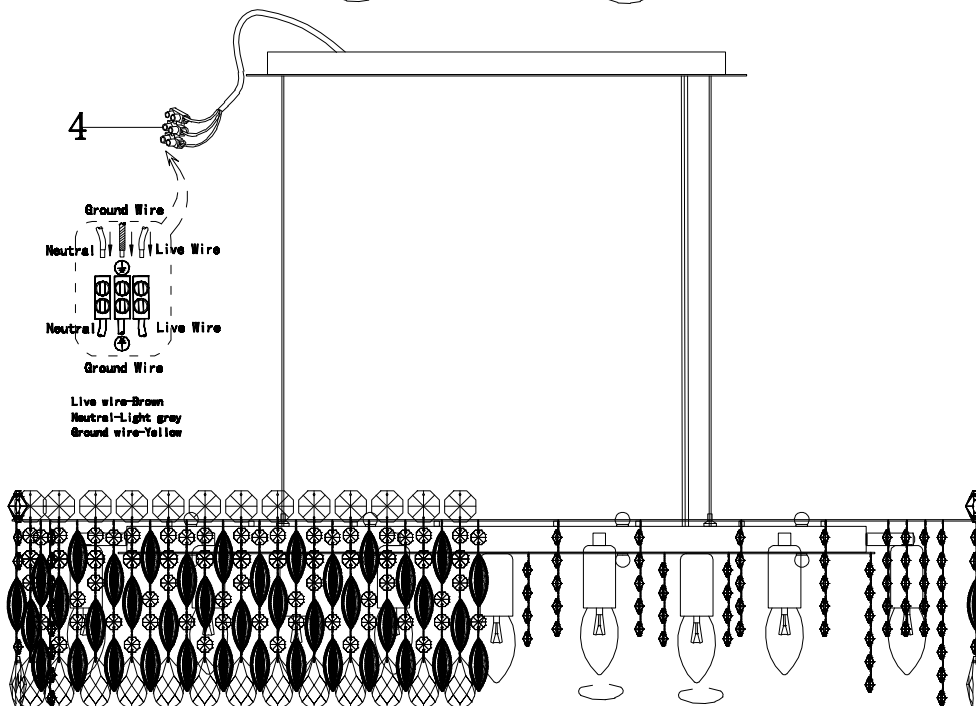

ENGLISH

Specification of installation

In order to ensure safety use, please notice the following items:

- . Read and understand the whole Specification.
- . Suitable for the use of 220-240V and 50-60Hz.
- . Please wear gloves as installation and avoid on the surface of plating.
- . Must be installed on the fixed places and be checked annually.
- . Please turn off the lighting source by soft cloth as cleaning prohibited to use of rotten detergent.
- . Please connect with the local sales service center when there are any abnormality.

- 1 Wall anchor
- 2 Mounting
- 3 Self-tapping screw
- 4 Terminal
- 5 Nut
- 6 E14 Bulb

Product coding: LIRICA SP13
L930 CHROME

WALL OF THE BOX SIZE:

FIXTURE SIZE: