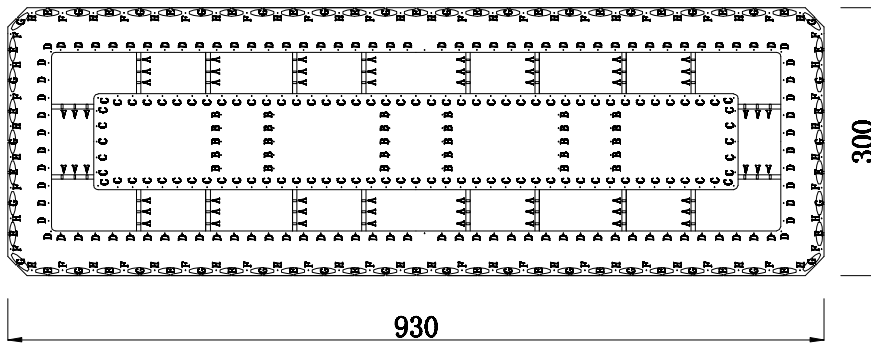

ENGLISH

Specification of installation

In order to ensure safety use, please notice the following items:

- . Read and understand the whole Specification.
- . Suitable for the use of 220-240V and 50-60Hz.
- . Please wear gloves as installation and avoid on the surface of plating.
- . Must be installed on the fixed places and be checked annually.
- . Please turn off the lighting source by soft cloth as cleaning prohibited to use of rotten detergent.
- . Please connect with the local sales service center when there are any abnormality.

- 1 Wall anchor
- 2 Mounting
- 3 Self-tapping screw
- 4 Terminal
- 5 Nut
- 6 E14 Bulb

Product coding: LIRICA SP13
L930 CHROME

WALL OF THE BOX SIZE:

FIXTURE SIZE: