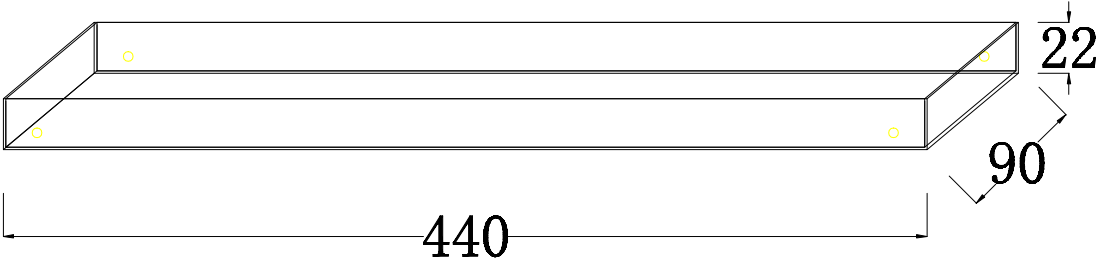

ENGLISH

Specification of installation

In order to ensure safety use, please notice the following items:

- . Read and understand the whole Specification.
- . Suitable for the use of 220-240V and 50-60Hz.
- . Please wear gloves as installation and avoid on the surface of plating.
- . Must be installed on the fixed places and be checked annually.
- . Please turn off the lighting source by soft cloth as cleaning prohibited to use of rotten detergent.
- . Please connect with the local sales service center when there are any abnormality.

- 1 Wall anchor
- 2 Mounting
- 3 Self-tapping screw
- 4 Terminal
- 5 Nut
- 6 E14 Bulb

Product coding: LIRICA SP13
L930 CHROME

WALL OF THE BOX SIZE:

FIXTURE SIZE: