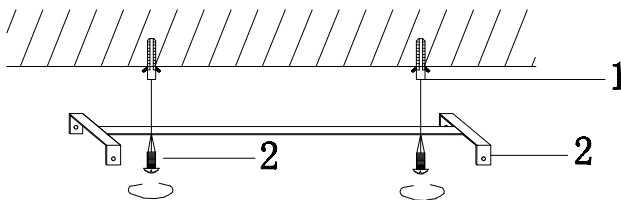

ENGLISH

Specification of installation

In order to ensure safety use, please notice the following items:

- . Read and understand the whole Specification.
- . Suitable for the use of 220-240V and 50-60Hz.
- . Please wear gloves as installation and avoid on the surface of plating.
- . Must be installed on the fixed places and be checked annually.
- . Please turn off the lighting source by soft cloth as cleaning prohibited to use of rotten detergent.
- . Please connect with the local sales service center when there are any abnormality.

- 1 Wall anchor
- 2 Mounting
- 3 Self-tapping screw
- 4 Terminal
- 5 Nut
- 6 E14 Bulb

Product coding: LIRICA SP13
L930 CHROME

WALL OF THE BOX SIZE:

FIXTURE SIZE: