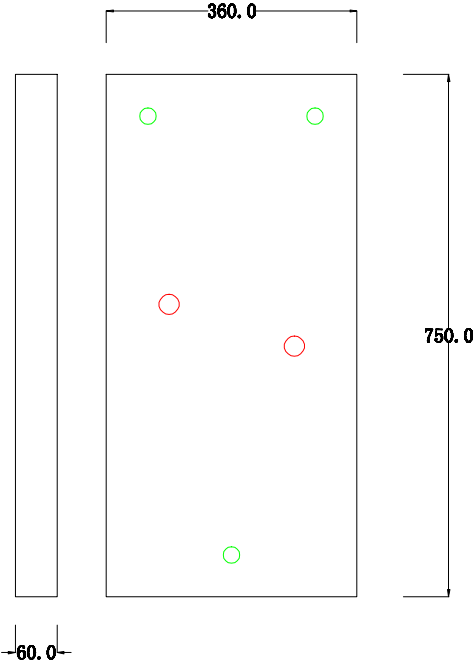

Product coding: LIRICA AP2
CHROME

WALL OF THE BOX SIZE:

FIXTURE SIZE: