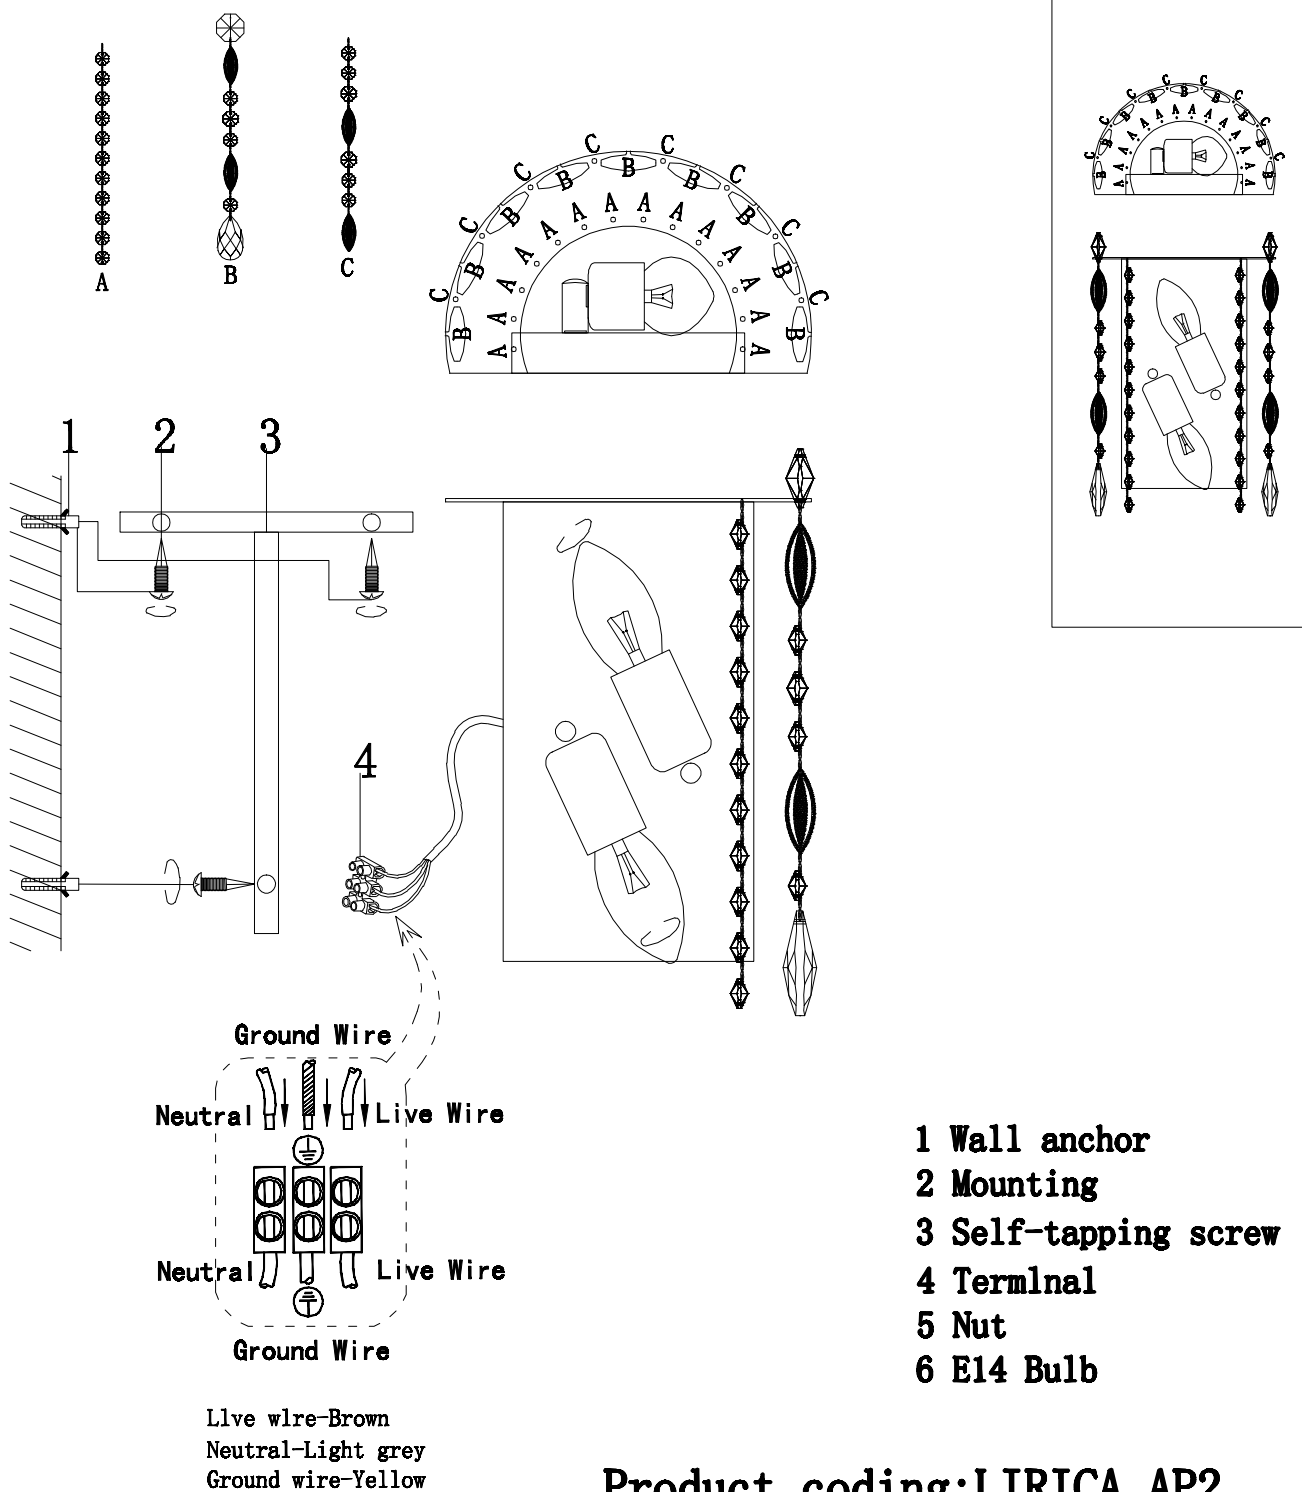

ENGLISH

Specification of installation

In order to ensure safety use, please notice the following items:

- . Read and understand the whole Specification.
- . Suitable for the use of 220-240V and 50-60Hz.
- . Please wear gloves as installation and avoid on the surface of plating.
- . Must be installed on the fixed places and be checked annually.
- . Please turn off the lighting source by soft cloth as cleaning prohibited to use of rotten detergent.
- . Please connect with the local sales service center when there are any abnormality.

Product coding: LIRICA AP2
CHROME

WALL OF THE BOX SIZE:

FIXTURE SIZE: