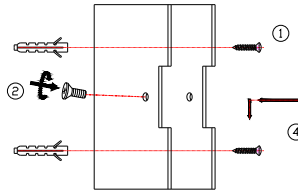

ENGLISH

IP20

Specification of installation

In order to ensure safety use, please notice the following items:

- Read and understand the whole Specification.
- Suitable for the use of 220~240V and 50~60Hz.
- Please wear gloves as installment and avoid rot on the surface of plating.
- Must be installed on the fixed places and be checked annually.
- Please turn off the lighting source by soft cloth as cleaning prohibited to use of rotted detergent.
- Please connect with the local sales service center when there are any abnormality.

Live wire-Brown
Neutral-Light grey
Ground wire-Yellow

Item No.:CLT 029W400