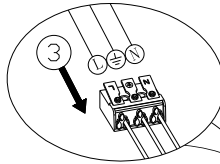

ENGLISH

IP20

Specification of installation

In order to ensure safety use, please notice the following items:

- Read and understand the whole Specification.
- Suitable for the use of 220~240V and 50~60Hz.
- Please wear gloves as installment and avoid rot on the surface of plating.
- Must be installed on the fixed places and be checked annually.
- Please turn off the lighting source by soft cloth as cleaning prohibited to use of rotted detergent.
- Please connect with the local sales service center when there are any abnormality.

Live wire-Brown
Neutral-Light grey
Ground wire-Yellow

Item No.:CLT 029W400