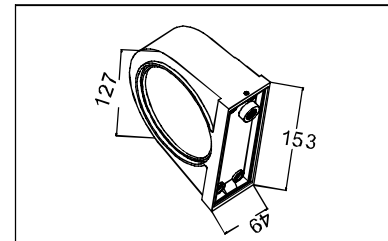

Live wire-Brown
Neutral-Light grey
Ground wire-Yellow

- 1 Wall anchor
- 2 Mounting
- 3 Self-tapping screw
- 4 Terminal
- 5 Screw

Product coding: CLT 025W WH

ENGLISH IP20

Specification of installation

In order to ensure safety use, please notice the following items:

Live wire-Brown
Neutral-Light grey
Ground wire-Yellow

- 1 Wall anchor
- 2 Mounting
- 3 Self-tapping screw
- 4 Terminal
- 5 Screw

Product coding: CLT 025W WH