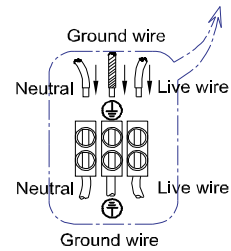

ENGLISH IP20

Specification of installation

In order to ensure safety use, please notice the following items:

- Read and understand the whole Specification.
- Suitable for the use of 220~240V and 50~60Hz.
- Please wear gloves as installment and avoid rot on the surface of plating.
- Must be installed on the fixed places and be checked annually.
- Please turn off the lighting source by soft cloth as cleaning prohibited to use of rotted detergent.
- Please connect with the local sales service center when there are any abnormality.

Live wire-Brown
Neutral-Light grey
Ground wire-Yellow

- 1 Wall anchor
- 2 Mounting
- 3 Self-tapping screw
- 4 Terminal
- 5 Screw

Product coding: CLT 025W WH

ENGLISH IP20

Specification of installation

In order to ensure safety use, please notice the following items:

- Read and understand the whole Specification.
- Suitable for the use of 220~240V and 50~60Hz.
- Please wear gloves as installment and avoid rot on the surface of plating.
- Must be installed on the fixed places and be checked annually.
- Please turn off the lighting source by soft cloth as cleaning prohibited to use of rotted detergent.
- Please connect with the local sales service center when there are any abnormality.

Live wire-Brown
Neutral-Light grey
Ground wire-Yellow

- 1 Wall anchor
- 2 Mounting
- 3 Self-tapping screw
- 4 Terminal
- 5 Screw

Product coding: CLT 025W WH