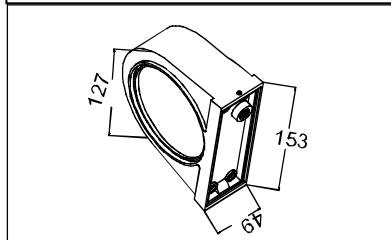

ENGLISH IP20

Specification of installation

In order to ensure safety use, please notice the following items:

- Read and understand the whole Specification.
- Suitable for the use of 220~240V and 50~60Hz.
- Please wear gloves as installment and avoid rot on the surface of plating.
- Must be installed on the fixed places and be checked annually.
- Please turn off the lighting source by soft cloth as cleaning prohibited to use of rotted detergent.
- Please connect with the local sales service center when there are any abnormality.

Live wire-Brown
Neutral-Light grey
Ground wire-Yellow

- 1 Wall anchor
- 2 Mounting
- 3 Self-tapping screw
- 4 Terminal
- 5 Screw

Product coding: CLT 025W WH

ENGLISH IP20

Specification of installation

In order to ensure safety use, please notice the following items:

Live wire-Brown
Neutral-Light grey
Ground wire-Yellow

- 1 Wall anchor
- 2 Mounting
- 3 Self-tapping screw
- 4 Terminal
- 5 Screw

Product coding: CLT 025W WH