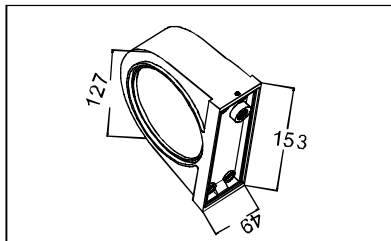

ENGLISH IP20

Specification of installation

In order to ensure safety use, please notice the following items:

- Read and understand the whole Specification.
- Suitable for the use of 220~240V and 50~60Hz.
- Please wear gloves as installment and avoid rot on the surface of plating.
- Must be installed on the fixed places and be checked annually.
- Please turn off the lighting source by soft cloth as cleaning prohibited to use of rotted detergent.
- Please connect with the local sales service center when there are any abnormality.

Live wire-Brown
Neutral-Light grey
Ground wire-Yellow

- 1 Wall anchor
- 2 Mounting
- 3 Self-tapping screw
- 4 Terminal
- 5 Screw

Product coding: CLT 025W WH

ENGLISH IP20

Specification of installation

In order to ensure safety use, please notice the following items:

Live wire-Brown
Neutral-Light grey
Ground wire-Yellow

- 1 Wall anchor
- 2 Mounting
- 3 Self-tapping screw
- 4 Terminal
- 5 Screw

Product coding: CLT 025W WH