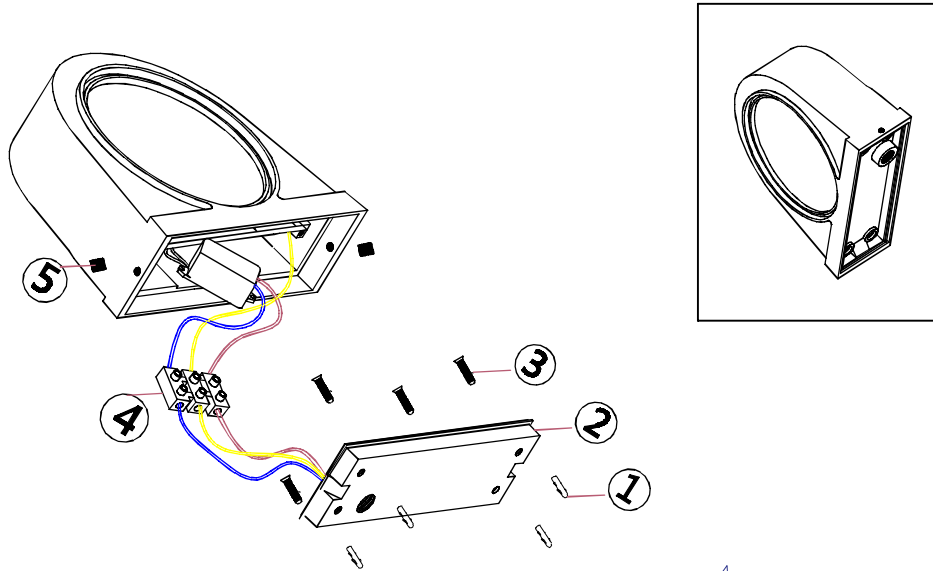

ENGLISH IP20

Specification of installation

In order to ensure safety use, please notice the following items:

- Read and understand the whole Specification.
- Suitable for the use of 220~240V and 50~60Hz.
- Please wear gloves as installment and avoid rot on the surface of plating.
- Must be installed on the fixed places and be checked annually.
- Please turn off the lighting source by soft cloth as cleaning prohibited to use of rotted detergent.
- Please connect with the local sales service center when there are any abnormality.

Live wire-Brown
Neutral-Light grey
Ground wire-Yellow

- 1 Wall anchor
- 2 Mounting
- 3 Self-tapping screw
- 4 Terminal
- 5 Screw

Product coding: CLT 025W WH

ENGLISH IP20

Specification of installation

In order to ensure safety use, please notice the following items:

- Read and understand the whole Specification.
- Suitable for the use of 220~240V and 50~60Hz.
- Please wear gloves as installment and avoid rot on the surface of plating.
- Must be installed on the fixed places and be checked annually.
- Please turn off the lighting source by soft cloth as cleaning prohibited to use of rotted detergent.
- Please connect with the local sales service center when there are any abnormality.

Live wire-Brown
Neutral-Light grey
Ground wire-Yellow

- 1 Wall anchor
- 2 Mounting
- 3 Self-tapping screw
- 4 Terminal
- 5 Screw

Product coding: CLT 025W WH