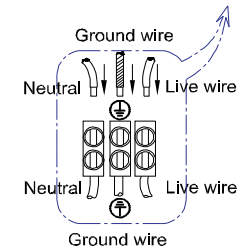

ENGLISH IP20

Specification of installation

In order to ensure safety use, please notice the following items:

- Read and understand the whole Specification.
- Suitable for the use of 220~240V and 50~60Hz.
- Please wear gloves as installment and avoid rot on the surface of plating.
- Must be installed on the fixed places and be checked annually.
- Please turn off the lighting source by soft cloth as cleaning prohibited to use of rotted detergent.
- Please connect with the local sales service center when there are any abnormality.

Live wire-Brown
Neutral-Light grey
Ground wire-Yellow

- 1 Wall anchor
- 2 Mounting
- 3 Self-tapping screw
- 4 Terminal
- 5 Screw

Product coding: CLT 025W WH

ENGLISH IP20

Specification of installation

In order to ensure safety use, please notice the following items:

- Read and understand the whole Specification.
- Suitable for the use of 220~240V and 50~60Hz.
- Please wear gloves as installment and avoid rot on the surface of plating.
- Must be installed on the fixed places and be checked annually.
- Please turn off the lighting source by soft cloth as cleaning prohibited to use of rotted detergent.
- Please connect with the local sales service center when there are any abnormality.

Live wire-Brown
Neutral-Light grey
Ground wire-Yellow

- 1 Wall anchor
- 2 Mounting
- 3 Self-tapping screw
- 4 Terminal
- 5 Screw

Product coding: CLT 025W WH