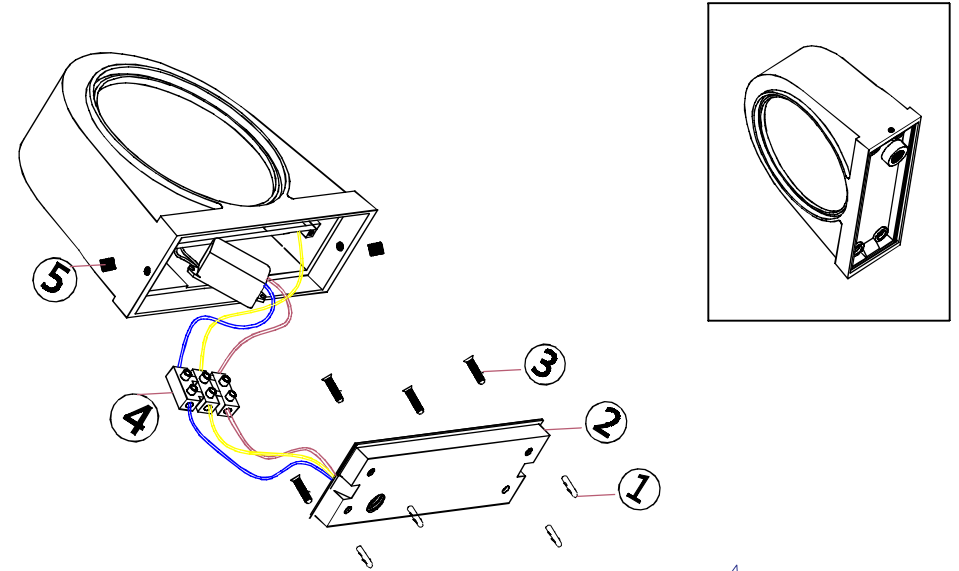

ENGLISH IP20

Specification of installation

In order to ensure safety use, please notice the following items:

- Read and understand the whole Specification.
- Suitable for the use of 220~240V and 50~60Hz.
- Please wear gloves as installment and avoid rot on the surface of plating.
- Must be installed on the fixed places and be checked annually.
- Please turn off the lighting source by soft cloth as cleaning prohibited to use of rotted detergent.
- Please connect with the local sales service center when there are any abnormality.

Live wire-Brown
Neutral-Light grey
Ground wire-Yellow

- 1 Wall anchor
- 2 Mounting
- 3 Self-tapping screw
- 4 Terminal
- 5 Screw

Product coding: CLT 025W WH

ENGLISH IP20

Specification of installation

In order to ensure safety use, please notice the following items:

- Read and understand the whole Specification.
- Suitable for the use of 220~240V and 50~60Hz.
- Please wear gloves as installment and avoid rot on the surface of plating.
- Must be installed on the fixed places and be checked annually.
- Please turn off the lighting source by soft cloth as cleaning prohibited to use of rotted detergent.
- Please connect with the local sales service center when there are any abnormality.

Live wire-Brown
Neutral-Light grey
Ground wire-Yellow

- 1 Wall anchor
- 2 Mounting
- 3 Self-tapping screw
- 4 Terminal
- 5 Screw

Product coding: CLT 025W WH