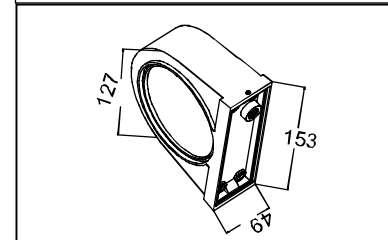

Live wire-Brown
Neutral-Light grey
Ground wire-Yellow

- 1 Wall anchor
- 2 Mounting
- 3 Self-tapping screw
- 4 Terminal
- 5 Screw

Product coding: CLT 025W WH

ENGLISH IP20

Specification of installation

In order to ensure safety use, please notice the following items:

Live wire-Brown
Neutral-Light grey
Ground wire-Yellow

- 1 Wall anchor
- 2 Mounting
- 3 Self-tapping screw
- 4 Terminal
- 5 Screw

Product coding: CLT 025W WH