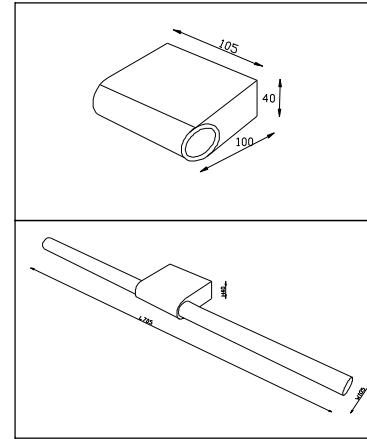

Live wire-Brown  
Neutral-Light grey  
Ground wire-Yellow

- 1 Wall anchor
- 2 Mounting
- 3 Self-tapping screw
- 4 Terminal
- 5 Screw

Product coding:CLT 022W

**ENGLISH IP54**

Specification of installation

- In order to ensure safety use, please notice the following items:
- Read and understand the whole Specification.
  - Suitable for the use of 220~240V and 50~60Hz.
  - Please wear gloves as installment and avoid rot on the surface of plating.
  - Must be installed on the fixed places and be checked annually.
  - Please turn off the lighting source by soft cloth as cleaning prohibited to use of rotted detergent.
  - Please connect with the local sales service center when there are any abnormality.

Live wire-Brown  
Neutral-Light grey  
Ground wire-Yellow

- 1 Wall anchor
- 2 Mounting
- 3 Self-tapping screw
- 4 Terminal
- 5 Screw

Product coding:CLT 022W