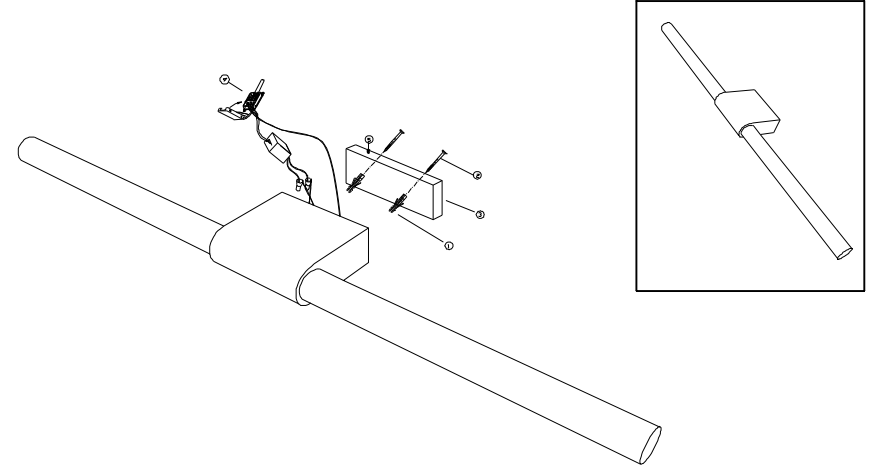

**ENGLISH IP54**

Specification of installation

- In order to ensure safety use, please notice the following items:
- Read and understand the whole Specification.
  - Suitable for the use of 220~240V and 50~60Hz.
  - Please wear gloves as installment and avoid rot on the surface of plating.
  - Must be installed on the fixed places and be checked annually.
  - Please turn off the lighting source by soft cloth as cleaning prohibited to use of rotted detergent.
  - Please connect with the local sales service center when there are any abnormality.

Live wire-Brown  
Neutral-Light grey  
Ground wire-Yellow

- 1 Wall anchor
- 2 Mounting
- 3 Self-tapping screw
- 4 Terminal
- 5 Screw

Product coding:CLT 022W

**ENGLISH IP54**

Specification of installation

- In order to ensure safety use, please notice the following items:
- Read and understand the whole Specification.
  - Suitable for the use of 220~240V and 50~60Hz.
  - Please wear gloves as installment and avoid rot on the surface of plating.
  - Must be installed on the fixed places and be checked annually.
  - Please turn off the lighting source by soft cloth as cleaning prohibited to use of rotted detergent.
  - Please connect with the local sales service center when there are any abnormality.

Live wire-Brown  
Neutral-Light grey  
Ground wire-Yellow

- 1 Wall anchor
- 2 Mounting
- 3 Self-tapping screw
- 4 Terminal
- 5 Screw

Product coding:CLT 022W