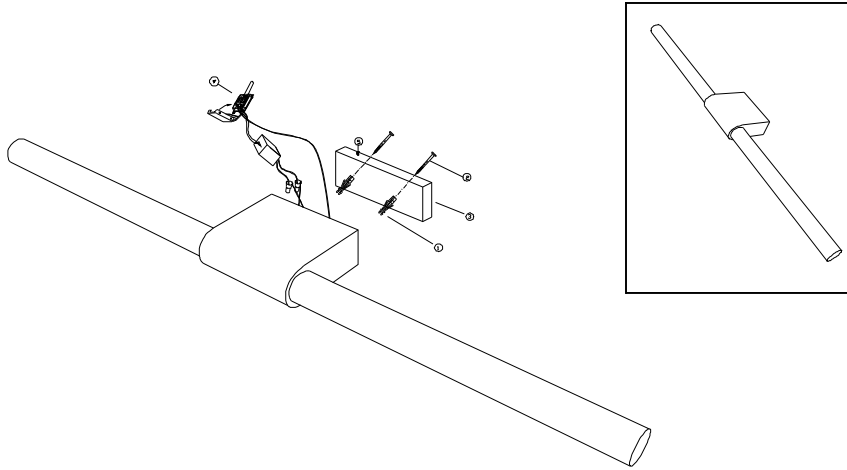

**ENGLISH IP54**

Specification of installation

- In order to ensure safety use, please notice the following items:
- Read and understand the whole Specification.
  - Suitable for the use of 220~240V and 50~60Hz.
  - Please wear gloves as installment and avoid rot on the surface of plating.
  - Must be installed on the fixed places and be checked annually.
  - Please turn off the lighting source by soft cloth as cleaning prohibited to use of rotted detergent.
  - Please connect with the local sales service center when there are any abnormality.

Live wire-Brown  
Neutral-Light grey  
Ground wire-Yellow

- 1 Wall anchor
- 2 Mounting
- 3 Self-tapping screw
- 4 Terminal
- 5 Screw

Product coding:CLT 022W

**ENGLISH IP54**

Specification of installation

- In order to ensure safety use, please notice the following items:
- Read and understand the whole Specification.
  - Suitable for the use of 220~240V and 50~60Hz.
  - Please wear gloves as installment and avoid rot on the surface of plating.
  - Must be installed on the fixed places and be checked annually.
  - Please turn off the lighting source by soft cloth as cleaning prohibited to use of rotted detergent.
  - Please connect with the local sales service center when there are any abnormality.

Live wire-Brown  
Neutral-Light grey  
Ground wire-Yellow

- 1 Wall anchor
- 2 Mounting
- 3 Self-tapping screw
- 4 Terminal
- 5 Screw

Product coding:CLT 022W