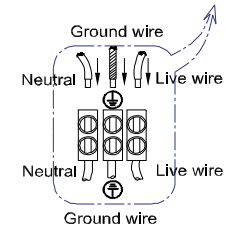

**ENGLISH IP54**

Specification of installation

- In order to ensure safety use, please notice the following items:
- Read and understand the whole Specification.
  - Suitable for the use of 220~240V and 50~60Hz.
  - Please wear gloves as installment and avoid rot on the surface of plating.
  - Must be installed on the fixed places and be checked annually.
  - Please turn off the lighting source by soft cloth as cleaning prohibited to use of rotted detergent.
  - Please connect with the local sales service center when there are any abnormality.

Live wire-Brown  
Neutral-Light grey  
Ground wire-Yellow

- 1 Wall anchor
- 2 Mounting
- 3 Self-tapping screw
- 4 Terminal
- 5 Screw

Product coding:CLT 022W

**ENGLISH IP54**

Specification of installation

- In order to ensure safety use, please notice the following items:
- Read and understand the whole Specification.
  - Suitable for the use of 220~240V and 50~60Hz.
  - Please wear gloves as installment and avoid rot on the surface of plating.
  - Must be installed on the fixed places and be checked annually.
  - Please turn off the lighting source by soft cloth as cleaning prohibited to use of rotted detergent.
  - Please connect with the local sales service center when there are any abnormality.

Live wire-Brown  
Neutral-Light grey  
Ground wire-Yellow

- 1 Wall anchor
- 2 Mounting
- 3 Self-tapping screw
- 4 Terminal
- 5 Screw

Product coding:CLT 022W