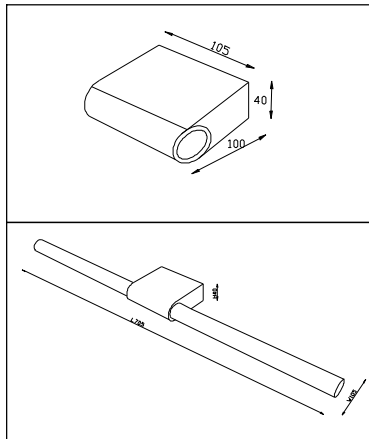

**ENGLISH IP54**

Specification of installation

- In order to ensure safety use, please notice the following items:
- Read and understand the whole Specification.
  - Suitable for the use of 220~240V and 50~60Hz.
  - Please wear gloves as installment and avoid rot on the surface of plating.
  - Must be installed on the fixed places and be checked annually.
  - Please turn off the lighting source by soft cloth as cleaning prohibited to use of rotted detergent.
  - Please connect with the local sales service center when there are any abnormality.

Live wire-Brown  
Neutral-Light grey  
Ground wire-Yellow

- 1 Wall anchor
- 2 Mounting
- 3 Self-tapping screw
- 4 Terminal
- 5 Screw

Product coding:CLT 022W

**ENGLISH IP54**

Specification of installation

- In order to ensure safety use, please notice the following items:
- Read and understand the whole Specification.
  - Suitable for the use of 220~240V and 50~60Hz.
  - Please wear gloves as installment and avoid rot on the surface of plating.
  - Must be installed on the fixed places and be checked annually.
  - Please turn off the lighting source by soft cloth as cleaning prohibited to use of rotted detergent.
  - Please connect with the local sales service center when there are any abnormality.

Live wire-Brown  
Neutral-Light grey  
Ground wire-Yellow

- 1 Wall anchor
- 2 Mounting
- 3 Self-tapping screw
- 4 Terminal
- 5 Screw

Product coding:CLT 022W