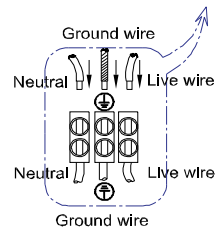

**ENGLISH IP54**

Specification of installation

- In order to ensure safety use, please notice the following items:
- Read and understand the whole Specification.
  - Suitable for the use of 220~240V and 50~60Hz.
  - Please wear gloves as installment and avoid rot on the surface of plating.
  - Must be installed on the fixed places and be checked annually.
  - Please turn off the lighting source by soft cloth as cleaning prohibited to use of rotted detergent.
  - Please connect with the local sales service center when there are any abnormality.

Live wire-Brown  
Neutral-Light grey  
Ground wire-Yellow

- 1 Wall anchor
- 2 Mounting
- 3 Self-tapping screw
- 4 Terminal
- 5 Screw

Product coding:CLT 022W

**ENGLISH IP54**

Specification of installation

- In order to ensure safety use, please notice the following items:
- Read and understand the whole Specification.
  - Suitable for the use of 220~240V and 50~60Hz.
  - Please wear gloves as installment and avoid rot on the surface of plating.
  - Must be installed on the fixed places and be checked annually.
  - Please turn off the lighting source by soft cloth as cleaning prohibited to use of rotted detergent.
  - Please connect with the local sales service center when there are any abnormality.

Live wire-Brown  
Neutral-Light grey  
Ground wire-Yellow

- 1 Wall anchor
- 2 Mounting
- 3 Self-tapping screw
- 4 Terminal
- 5 Screw

Product coding:CLT 022W