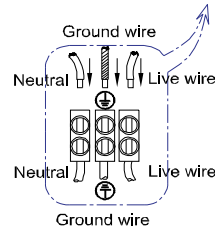

ENGLISH IP20

Specification of installation

In order to ensure safety use, please notice the following items:

- Read and understand the whole Specification.
- Suitable for the use of 220~240V and 50~60Hz.
- Please wear gloves as installment and avoid rot on the surface of plating.
- Must be installed on the fixed places and be checked annually.
- Please turn off the lighting source by soft cloth as cleaning prohibited to use of rotted detergent.
- Please connect with the local sales service center when there are any abnormality.

Live wire-Brown  
Neutral-Light grey  
Ground wire-Yellow

- 1 Wall anchor
- 2 Mounting
- 3 Self-tapping screw
- 4 Terminal
- 5 Screw

Product coding: CLT 010W 420WH

ENGLISH IP20

Specification of installation

Live wire-Brown  
Neutral-Light grey  
Ground wire-Yellow

- 1 Wall anchor
- 2 Mounting
- 3 Self-tapping screw
- 4 Terminal
- 5 Screw

Product coding: CLT 010W 420WH