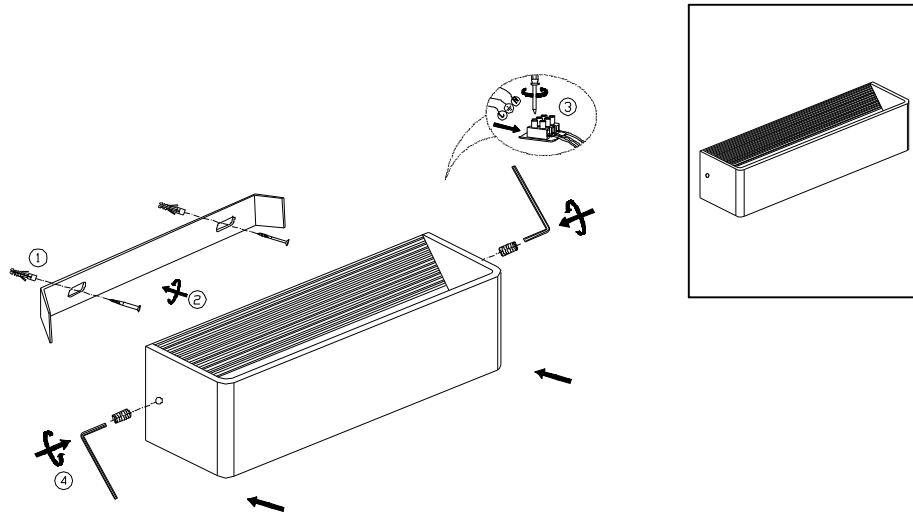

ENGLISH IP20

Specification of installation

In order to ensure safety use, please notice the following items:

- Read and understand the whole Specification.
- Suitable for the use of 220~240V and 50~60Hz.
- Please wear gloves as installment and avoid rot on the surface of plating.
- Must be installed on the fixed places and be checked annually.
- Please turn off the lighting source by soft cloth as cleaning prohibited to use of rotted detergent.
- Please connect with the local sales service center when there are any abnormality.

Live wire-Brown  
Neutral-Light grey  
Ground wire-Yellow

- 1 Wall anchor
- 2 Mounting
- 3 Self-tapping screw
- 4 Terminal
- 5 Screw

Product coding: CLT 010W 420WH

ENGLISH IP20

Specification of installation

Live wire-Brown  
Neutral-Light grey  
Ground wire-Yellow

- 1 Wall anchor
- 2 Mounting
- 3 Self-tapping screw
- 4 Terminal
- 5 Screw

Product coding: CLT 010W 420WH