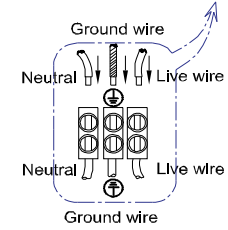

ENGLISH IP20

Specification of installation

In order to ensure safety use, please notice the following items:

- Read and understand the whole Specification.
- Suitable for the use of 220~240V and 50~60Hz.
- Please wear gloves as installment and avoid rot on the surface of plating.
- Must be installed on the fixed places and be checked annually.
- Please turn off the lighting source by soft cloth as cleaning prohibited to use of rotted detergent.
- Please connect with the local sales service center when there are any abnormality.

Live wire-Brown  
Neutral-Light grey  
Ground wire-Yellow

- 1 Wall anchor
- 2 Mounting
- 3 Self-tapping screw
- 4 Terminal
- 5 Screw

Product coding: CLT 010W 420WH

ENGLISH IP20

Specification of installation

Live wire-Brown  
Neutral-Light grey  
Ground wire-Yellow

- 1 Wall anchor
- 2 Mounting
- 3 Self-tapping screw
- 4 Terminal
- 5 Screw

Product coding: CLT 010W 420WH