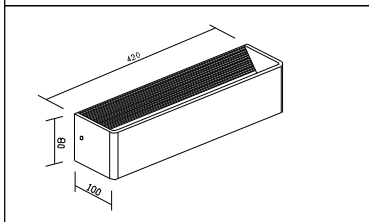

ENGLISH IP20

Specification of installation

In order to ensure safety use, please notice the following items:

- Read and understand the whole Specification.
- Suitable for the use of 220~240V and 50~60Hz.
- Please wear gloves as installment and avoid rot on the surface of plating.
- Must be installed on the fixed places and be checked annually.
- Please turn off the lighting source by soft cloth as cleaning prohibited to use of rotted detergent.
- Please connect with the local sales service center when there are any abnormality.

Live wire-Brown  
Neutral-Light grey  
Ground wire-Yellow

- 1 Wall anchor
- 2 Mounting
- 3 Self-tapping screw
- 4 Terminal
- 5 Screw

Product coding: CLT 010W 420WH

ENGLISH IP20

Specification of installation

Live wire-Brown  
Neutral-Light grey  
Ground wire-Yellow

- 1 Wall anchor
- 2 Mounting
- 3 Self-tapping screw
- 4 Terminal
- 5 Screw

Product coding: CLT 010W 420WH