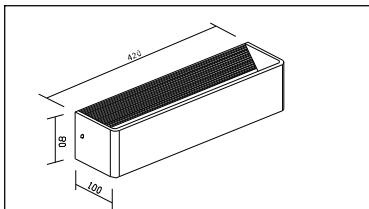

ENGLISH IP20

Specification of installation

In order to ensure safety use, please notice the following items:

- Read and understand the whole Specification.
- Suitable for the use of 220~240V and 50~60Hz.
- Please wear gloves as installment and avoid rot on the surface of plating.
- Must be installed on the fixed places and be checked annually.
- Please turn off the lighting source by soft cloth as cleaning prohibited to use of rotted detergent.
- Please connect with the local sales service center when there are any abnormality.

Live wire-Brown  
Neutral-Light grey  
Ground wire-Yellow

- 1 Wall anchor
- 2 Mounting
- 3 Self-tapping screw
- 4 Terminal
- 5 Screw

Product coding: CLT 010W 420WH

ENGLISH IP20

Specification of installation

Live wire-Brown  
Neutral-Light grey  
Ground wire-Yellow

- 1 Wall anchor
- 2 Mounting
- 3 Self-tapping screw
- 4 Terminal
- 5 Screw

Product coding: CLT 010W 420WH