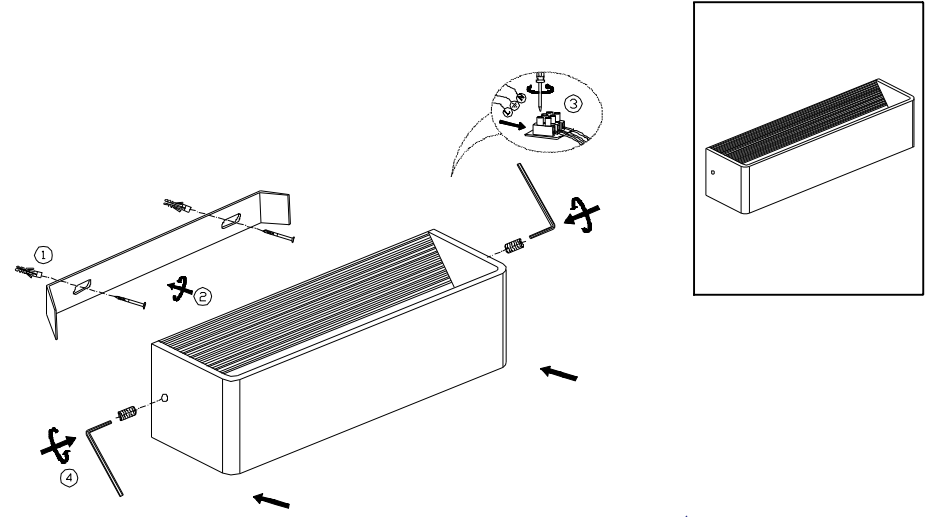

ENGLISH IP20

Specification of installation

In order to ensure safety use, please notice the following items:

- Read and understand the whole Specification.
- Suitable for the use of 220~240V and 50~60Hz.
- Please wear gloves as installment and avoid rot on the surface of plating.
- Must be installed on the fixed places and be checked annually.
- Please turn off the lighting source by soft cloth as cleaning prohibited to use of rotted detergent.
- Please connect with the local sales service center when there are any abnormality.

Live wire-Brown  
Neutral-Light grey  
Ground wire-Yellow

- 1 Wall anchor
- 2 Mounting
- 3 Self-tapping screw
- 4 Terminal
- 5 Screw

Product coding: CLT 010W 420WH

ENGLISH IP20

Specification of installation

Live wire-Brown  
Neutral-Light grey  
Ground wire-Yellow

- 1 Wall anchor
- 2 Mounting
- 3 Self-tapping screw
- 4 Terminal
- 5 Screw

Product coding: CLT 010W 420WH