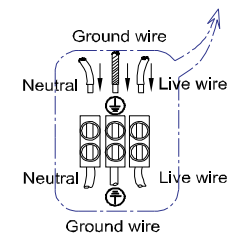

Live wire-Brown  
Neutral-Light grey  
Ground wire-Yellow

- 1 Wall anchor
- 2 Mounting
- 3 Self-tapping screw
- 4 Terminal
- 5 Screw

Product coding: CLT 010W100