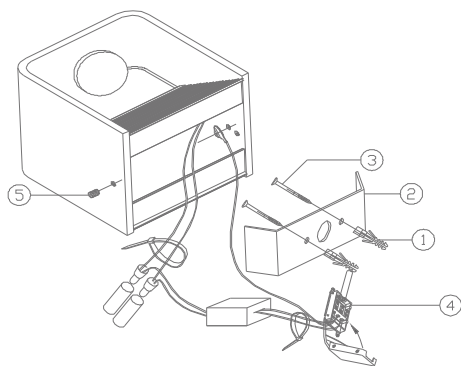

## Specification of installation

In order to ensure safety use, please notice the following items:

- Read and understand the whole Specification.
- Suitable for the use of 220~240V and 50~60Hz.
- Please wear gloves as installment and avoid rot on the surface of plating.
- Must be installed on the fixed places and be checked annually.
- Please turn off the lighting source by soft cloth as cleaning prohibited to use of rotted detergent.
- Please connect with the local sales service center when there are any abnormality.

Live wire-Brown  
Neutral-Light grey  
Ground wire-Yellow

- 1 Wall anchor
- 2 Mounting
- 3 Self-tapping screw
- 4 Terminal
- 5 Screw

Product coding: CLT 010W100