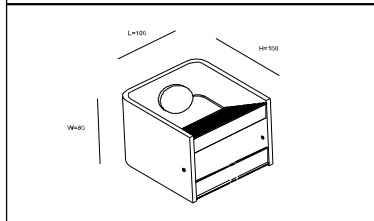

Live wire-Brown  
Neutral-Light grey  
Ground wire-Yellow

- 1 Wall anchor
- 2 Mounting
- 3 Self-tapping screw
- 4 Terminal
- 5 Screw

Product coding: CLT 010W100