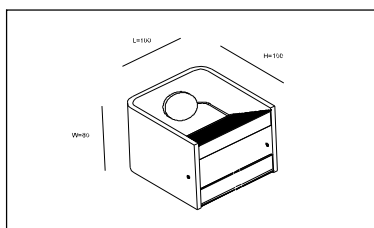

Live wire-Brown  
Neutral-Light grey  
Ground wire-Yellow

- 1 Wall anchor
- 2 Mounting
- 3 Self-tapping screw
- 4 Terminal
- 5 Screw

Product coding: CLT 010W100