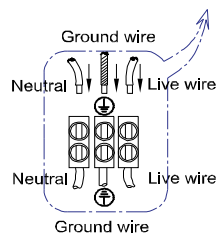

## Specification of installation

In order to ensure safety use, please notice the following items:

- Read and understand the whole Specification.
- Suitable for the use of 220~240V and 50~60Hz.
- Please wear gloves as installment and avoid rot on the surface of plating.
- Must be installed on the fixed places and be checked annually.
- Please turn off the lighting source by soft cloth as cleaning prohibited to use of rotted detergent.
- Please connect with the local sales service center when there are any abnormality.

Live wire-Brown  
Neutral-Light grey  
Ground wire-Yellow

- 1 Wall anchor
- 2 Mounting
- 3 Self-tapping screw
- 4 Terminal
- 5 Screw

Product coding: CLT 010W100