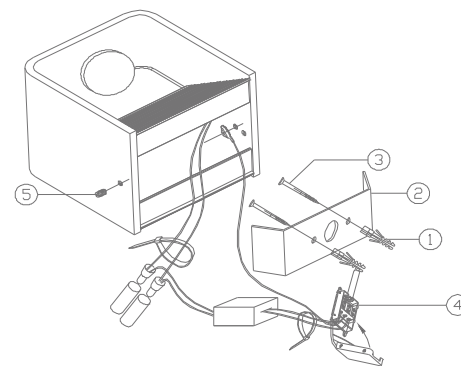

ENGLISH IP20

Specification of installation

In order to ensure safety use, please notice the following items:

- Read and understand the whole Specification.
- Suitable for the use of 220~240V and 50~60Hz.
- Please wear gloves as installment and avoid rot on the surface of plating.
- Must be installed on the fixed places and be checked annually.
- Please turn off the lighting source by soft cloth as cleaning prohibited to use of rotted detergent.
- Please connect with the local sales service center when there are any abnormality.