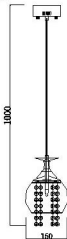

**Specification of installation**

in order to ensure safer use, please notice the following items:

- Read and understand the whole Specification.
- Suitable for the use of 220-240V and 50-60Hz.
- please wear gloves at installation and avoid wet on the surface of glazing.
- Must be installed on the fixed places and be checked usually.
- please turn off the lighting source by soft cloth as cleaning prohibited to use of rotten detergent.
- please connect with the local mains service center when there are any abnormality.

1	Wall anchor
2	Mounting
3	Self-tipping screw
4	Terminal
5	Canopy
6	Screw
7	G4 bulb
8	Crystal

CHIE SPI

PICTURE SIZE

CEILING P&H SIZE