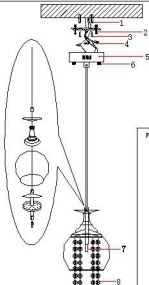

**Specification of installation**

in order to ensure safer use, please notice the following items:

- Read and understand the whole Specification.
- Suitable for the use of 220-240V and 50-60Hz.
- please wear gloves at installation and avoid wet on the surface of glazing.
- Must be installed on the fixed places and be checked usually.
- please turn off the lighting source by soft cloth as cleaning prohibited to use of rotten detergent.
- please connect with the local mains service center when there are any abnormality.

1	Wall anchor
2	Mounting
3	Self-tipping screw
4	Terminal
5	Canopy
6	Screw
7	G4 bulb
8	Crystal

CHIE SPI

PICTURE SIZE

CEILING P&H SIZE