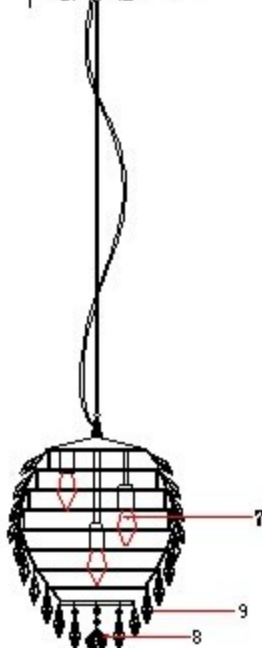

Specification of installation

in order to ensure safety use, please notice the following items:

.Read and understand the whole Specification.

.Suitable for the use of 220-240V and 50-60Hz.

.please wear gloves as installment and avoid rot on the surface of plating.

1	Wall anchor
2	Mounting
3	Self-tipping screw
4	Terminal
5	Canopy
6	Screw
7	E14 bulb
8	Crystal

CHARME (E14 SP3+LED SP3)

FIXTURE SIZE

CEILING PAN SIZE