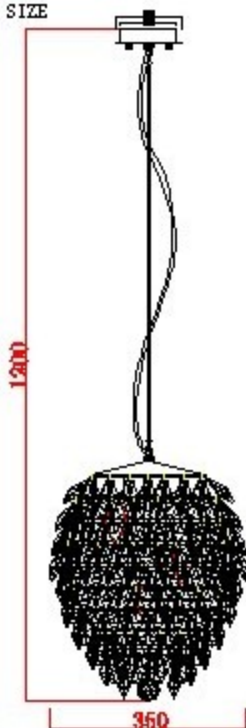

1	Wall anchor
2	Mounting
3	Self-tipping screw
4	Terminal
5	Canopy
6	Screw
7	E14 bulb
8	Crystal

CHARME (E14 SP3+LED SP3)

FIXTURE SIZE

CEILING PAN SIZE