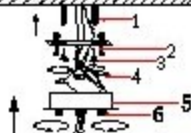

Specification of installation

in order to ensure safety use, please notice the following items:

.Read and understand the whole Specification.

.Suitable for the use of 220-240V and 50-60Hz.

.please wear gloves as installment and avoid rot on the surface of plating.

.Must be installed on the fixed places and be checked annually.

.please turn of the lightiny source by soft cloth as cleaning prohibited to use of rotted detergent.

.please connect with the local sales service center when there are any abnormality.