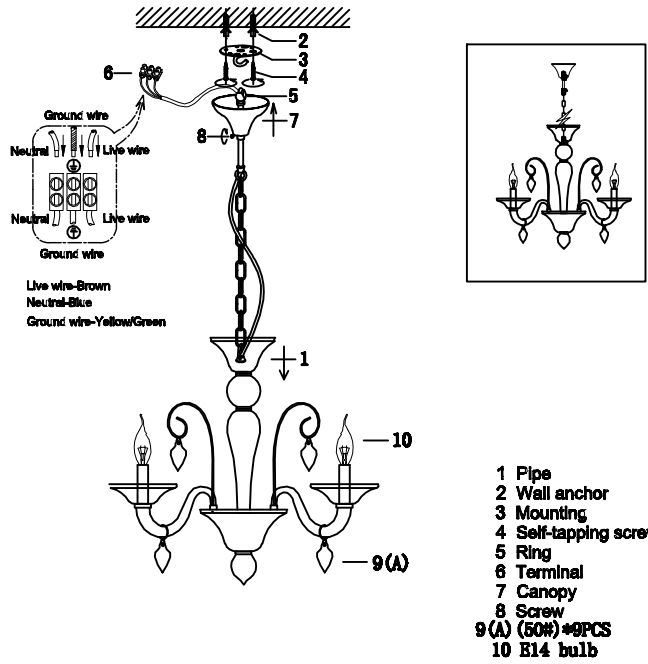

ENGLISH

Specification of Installation

- In order to ensure safety use, please notice the following items:
- Read and understand the whole Specification.
 - Suitable for the use of 220-240V and 50-60Hz.
 - Please wear gloves as installment and avoid rot on the surface of plating.
 - Must be installed on the fixed places and be checked annually.
 - Please turn off the lighting source by soft cloth as cleaning prohibited to use of rotted detergent.
 - Please connect with the local sales service center when there are any abnormality.

Product coding: CAETANO SP6

CEILING PAN SIZE:

FIXTURE SIZE: