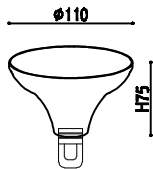

ENGLISH

Specification of Installation

- In order to ensure safety use, please notice the following items:
- Read and understand the whole Specification.
 - Suitable for the use of 220-240V and 50-60Hz.
 - Please wear gloves as installment and avoid rot on the surface of plating.
 - Must be installed on the fixed places and be checked annually.
 - Please turn off the lighting source by soft cloth as cleaning prohibited to use of rotted detergent.
 - Please connect with the local sales service center when there are any abnormality.

Product coding: CAETANO SP6

CEILING PAN SIZE:

FIXTURE SIZE: