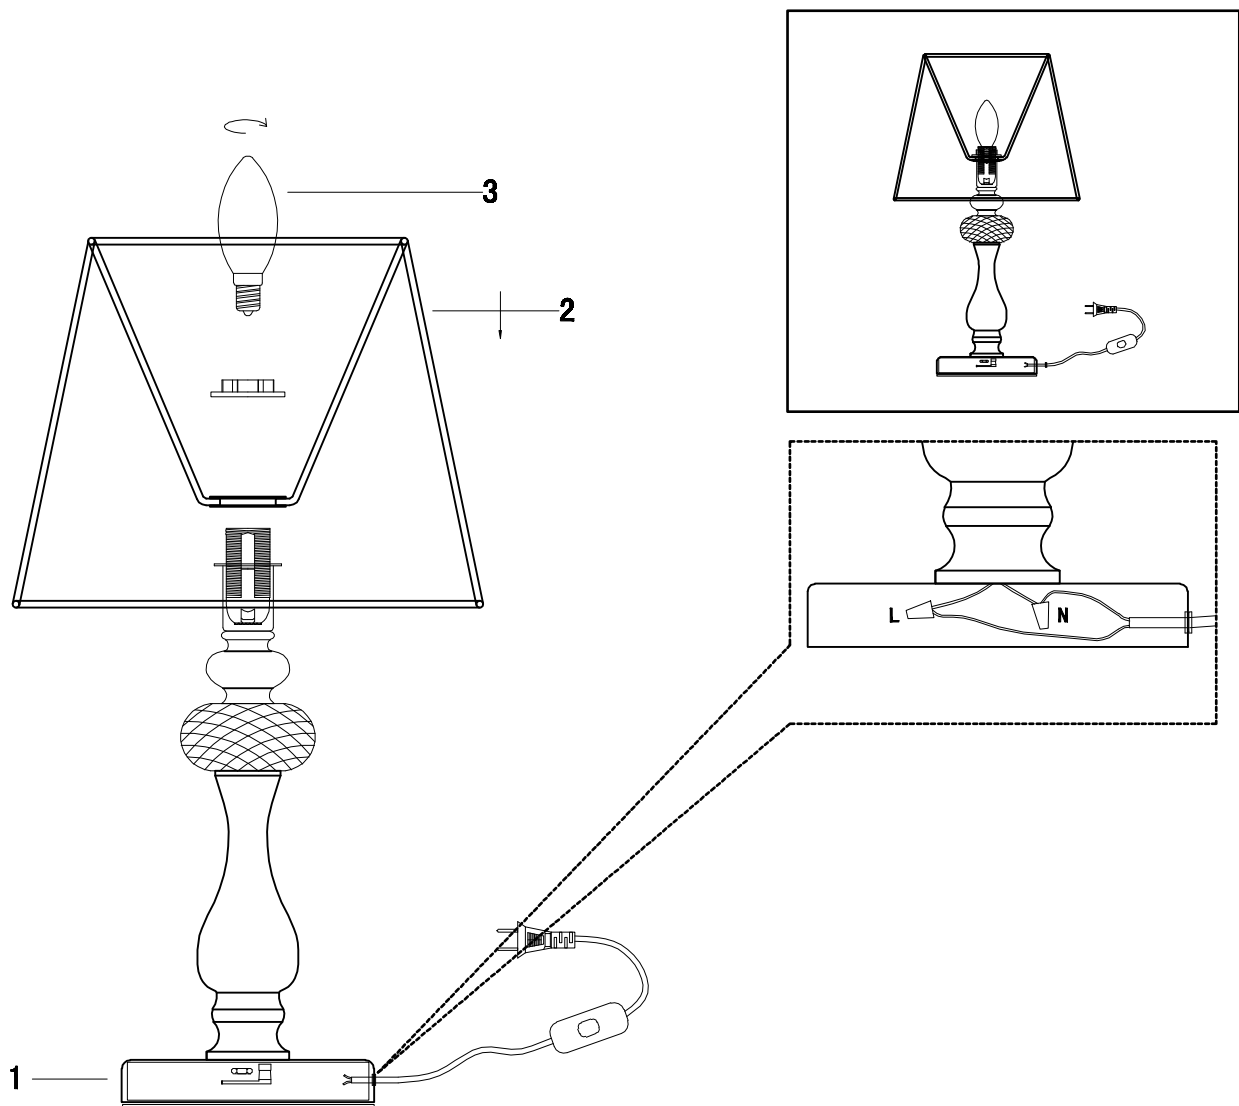

ENGLISH

Specification of installation

In order to ensure safety use, please notice the following items:

- Read and understand the whole Specification.
- Suitable for the use of 220~240V and 50~60Hz.
- Please wear gloves as installment and avoid rot on the surface of plating.
- Must be installed on the fixed places and be checked annually.
- Please turn off the lighting source by soft cloth as cleaning prohibited to use of rotted detergent.
- Please connect with the local sales service center when there are any abnormality.

- 1 Base
- 2 Cover
- 3 E14 bulb

Product coding: ALEGRIA LG1 GOLD-BROWN

BASE SIZE:

FIXTURE SIZE: