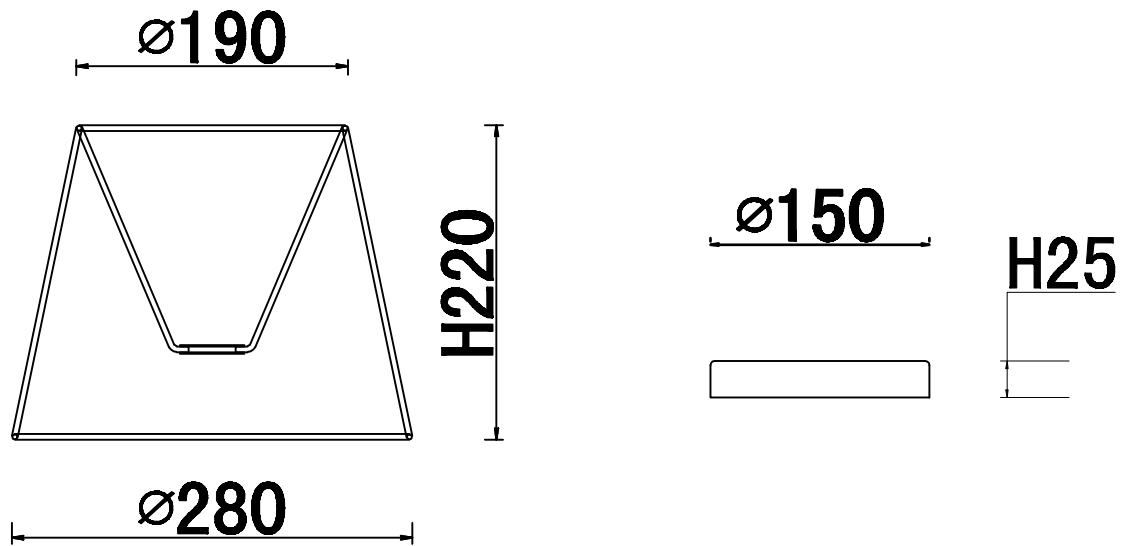

- 1 Base
- 2 Cover
- 3 E14 bulb

Product coding: ALEGRIA LG1 GOLD-BROWN

BASE SIZE:

FIXTURE SIZE: