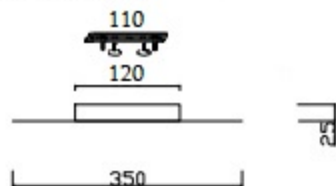

CEILING PAN SIZE:

FIXTURE SIZE:

ENGLISH

Specification of installation

In order to ensure safety use, please refer the following items:

- Read and understand the whole Specification.
- Suitable for the use of 220V-240V and 50-60Hz.
- Please wear gloves on installation and avoid oil on the surface of plating.
- Must be installed on the fixed glass and be checked annually.
- Please turn off the lighting source by wall switch as cleaning prohibited to use of oil or detergent.
- Please contact with the local sales service center when there are any abnormality.

Потолочная база D350-5 NICKEL