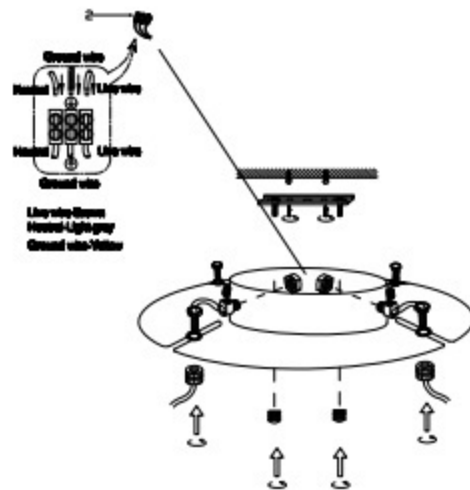

CEILING PAN SIZE:

FIXTURE SIZE:

ENGLISH

Specification of installation

In order to ensure safety use, please refer the following items:

- Read and understand the whole Specification.
- Suitable for the use of 220V-240V and 50-60Hz.
- Please wear gloves on installation and avoid oil on the surface of plating.
- Must be installed on the fixed glass and be checked annually.
- Please turn off the lighting source by wall switch as cleaning prohibited to use of oil or detergent.
- Please contact with the local sales service center when there are any abnormality.

Потолочная база D350-5 NICKEL