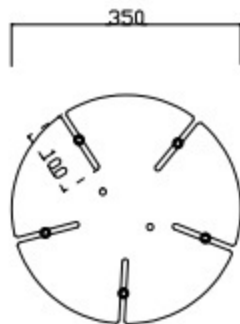

CEILING PAN SIZE:

FIXTURE SIZE:

ENGLISH

Specification of installation

In order to ensure safety use, please refer the following items:

- Read and understand the whole Specification.
- Suitable for the use of 220V-240V and 50-60Hz.
- Please wear gloves on installation and avoid oil on the surface of plating.
- Must be installed on the fixed glass and be checked annually.
- Please turn off the lighting source by wall switch as cleaning prohibited to use of oil or detergent.
- Please contact with the local sales service center when there are any abnormality.

Потолочная база D350-5 NICKEL