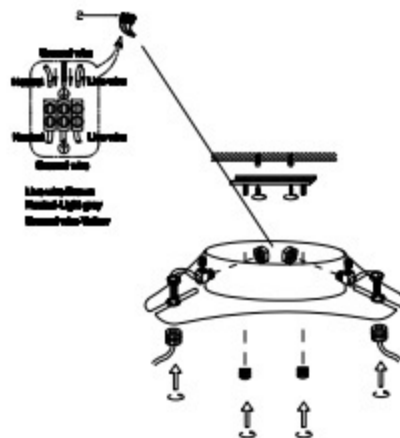

ENGLISH

Specification of installation

- Read and understand the whole Specification.
- Suitable for the use of E27-E40V and E27-E23.
- Please wear gloves on installation and avoid oil on the surface of plating.
- Must be installed on the fixed places and be checked carefully.
- Please turn off the lighting source by switch or dimmer prohibited to use of remote control.
- Please connect with the local rules earlier earlier when there are any abnormality.