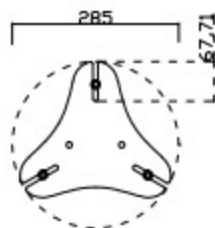

FIXTURE SIZE: