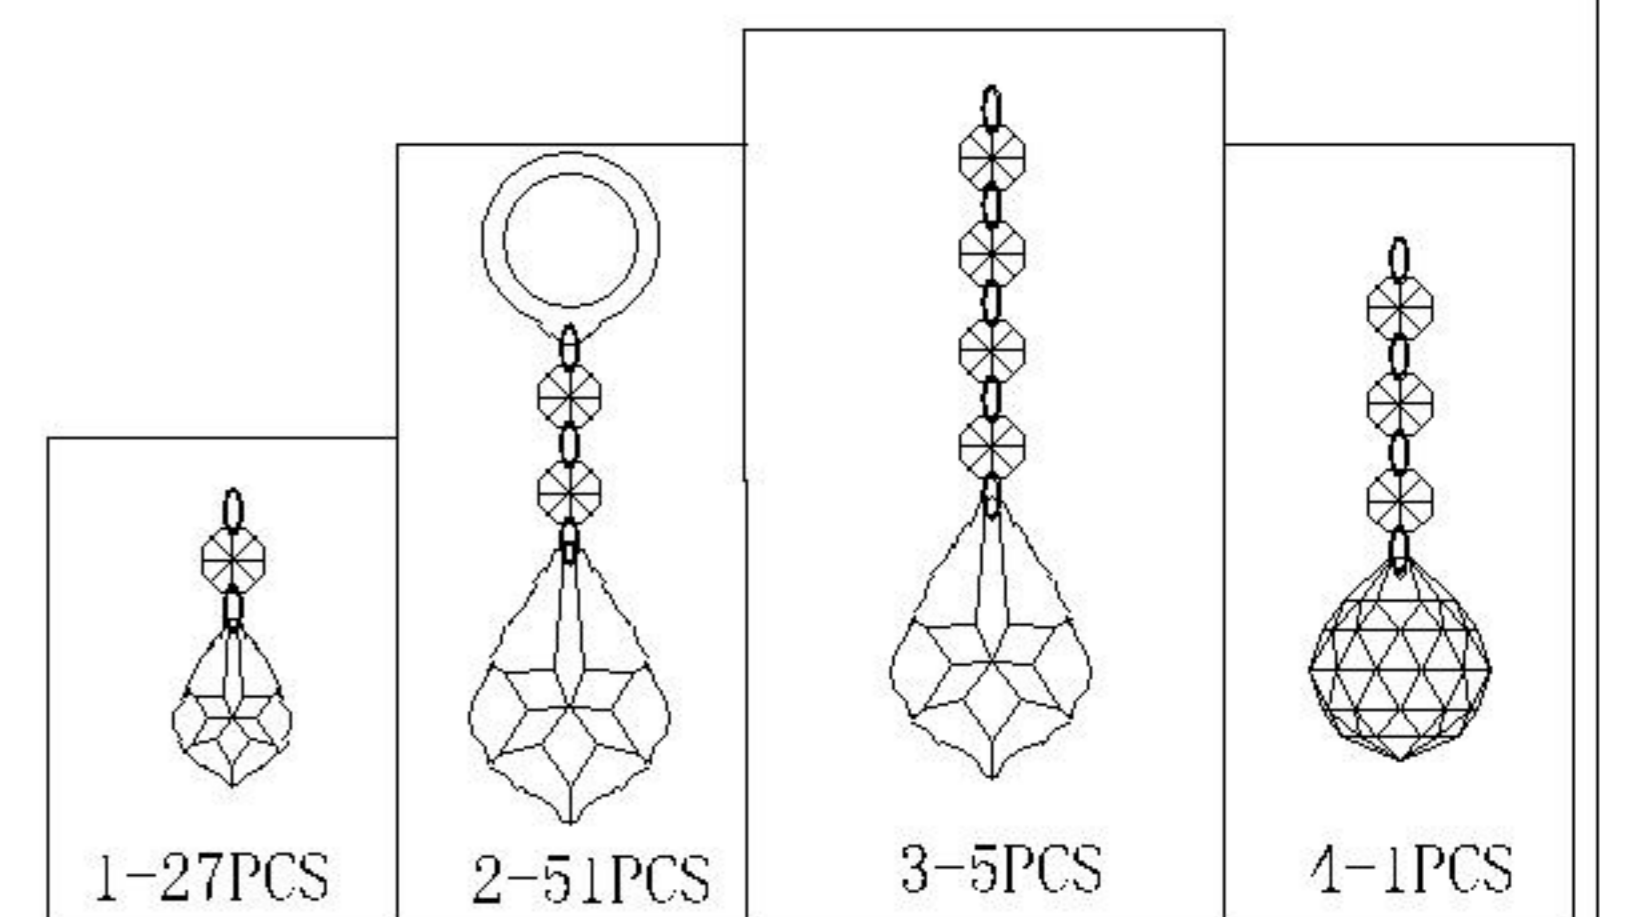

ASSEMBLY
INSTRUCTIONS

A3750SP-5WH

A

M

1-27PCS

2-51PCS

3-5PCS

4-1PCS