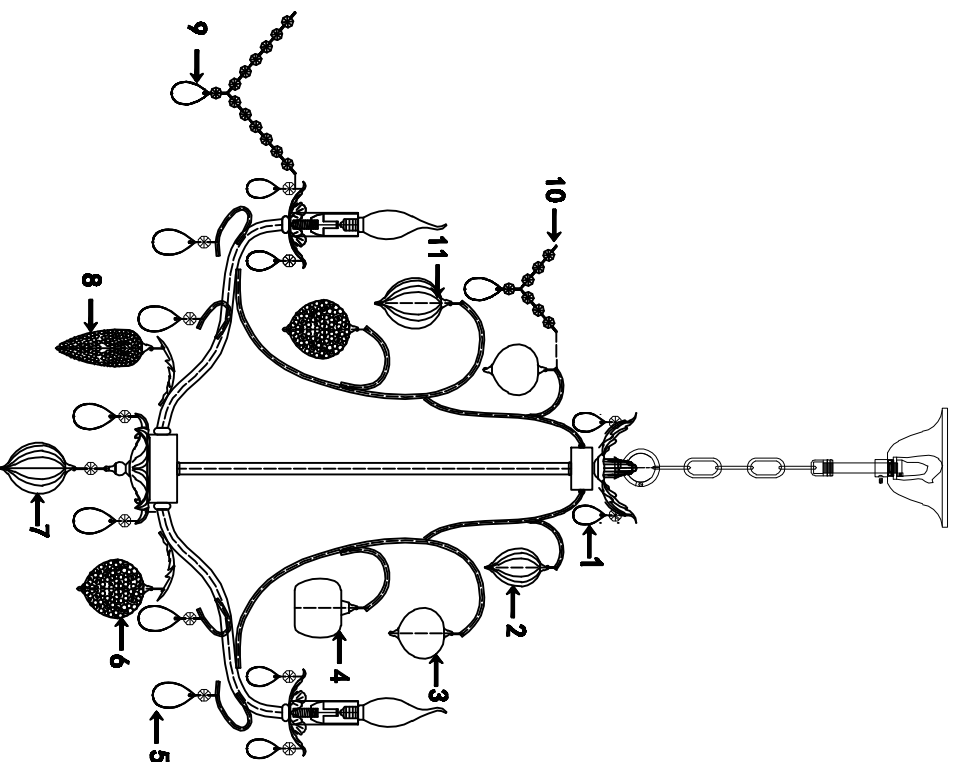

ASSEMBLY INSTRUCTION

A2011LM-6G0

50 # clear, yellow, green, blue, tee,
black, a string Total 6 strings

50 # clear, yellow, green, blue, tee, black, a string Total 6 strings

- ③ ϕ 60 * 76 glass
Green 6
- ④ ϕ 70 * 75 glass
3 amber
- ⑥ ϕ70 * 90 glass
6 amber
- ⑨ ϕ45 * 115 glass
3 amber

- ① 38 # purple 23
- ⑤ 50 # clear 5
50 # yellow 5
- ⑦ ϕ60 * 90 glass + 14
octagonal beads
1 amber
- ② ϕ45 * HT6 glass
3 amber
- ⑩ ϕ60 * 90 glass
3 amber