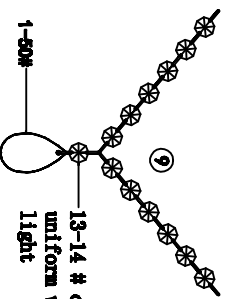

ASSEMBLY INSTRUCTION

A2011LM-6G0

50 # clear, yellow, green, blue, tee,
black, a string Total 6 strings

50 # clear, yellow, green, blue, tee, black, a string Total 6 strings

- ③ ϕ 60 * 76 glass
Green 6
- ④ ϕ 70 * 75 glass
3 amber
- ⑥ ϕ70 * 90 glass
6 amber
- ⑨ ϕ45 * 115 glass
3 amber

- ① 38 # purple 23
- ⑤ 50 # clear 5
50 # yellow 5
- ⑦ ϕ60 * 90 glass + 14
octagonal beads
1 amber
- ② ϕ45 * HT6 glass
3 amber
- ⑩ ϕ60 * 90 glass
3 amber