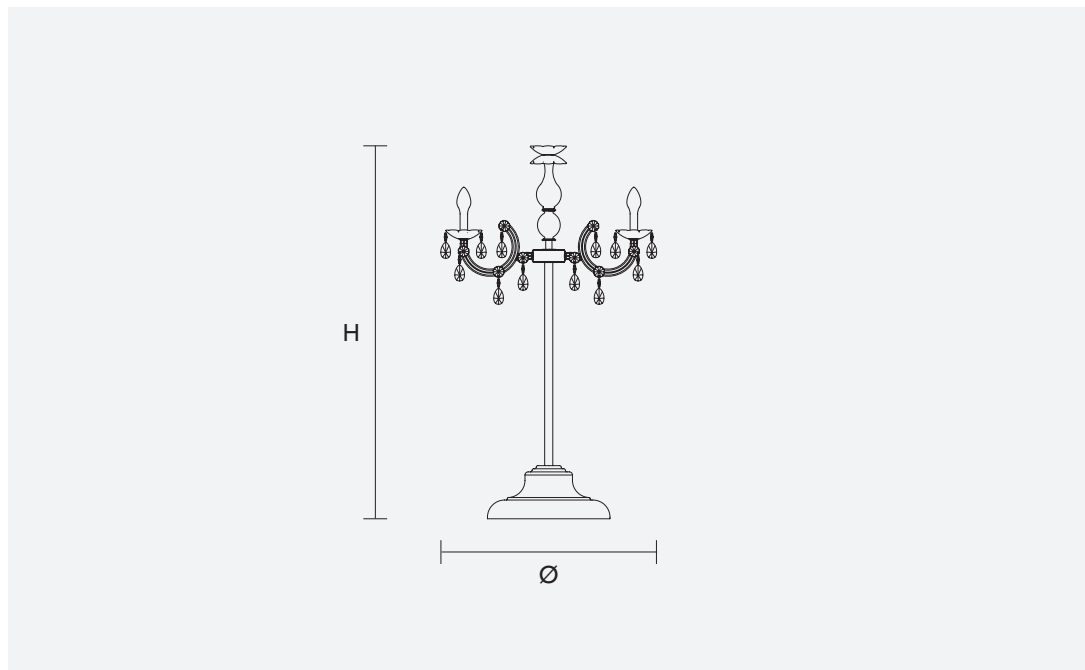

DRYLIGHT TL6

Design by: Studio Stile Masiero

Lasciatevi sedurre dalla sorprendente atmosfera di Drylight®, una tecnologia rivoluzionaria, un brevetto internazionale Masiero.

Let yourself be seduced by the surprising atmosphere of DRYLIGHT®, a revolutionary technology, an international MASIERO's patent.

H 120 cm
47.24"

Ø 68 cm
26.77"

Peso: 22 kg Imballo: 0,3 m³
Weight: 48,5 lb Packing: 10,63 ft³

LED 6 x LED
LED driver included

CE IP65

MATERIALI MATERIALS

DRYLIGHT EXTREME:
Pendagli in metacrilato
Methacrylate pendants